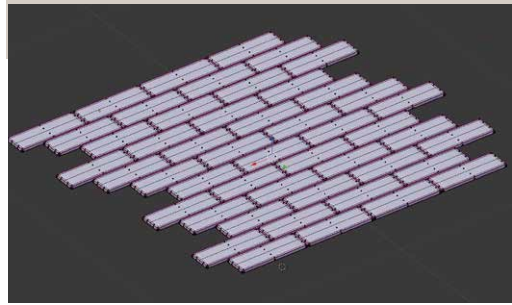

Our custom mosaic program allows you to design the perfect mosaics for your projects!

From your original idea to a virtual sample, straight through to the actual mosaic - in the shortest time possible.

Ask your Architectural Sales Consultant for more details.

Color pallet matching ability

From Digital to Actual

Common Mosaic Sizes

1" x 3"

1" x 2"

1" x 1"

2" x 4"