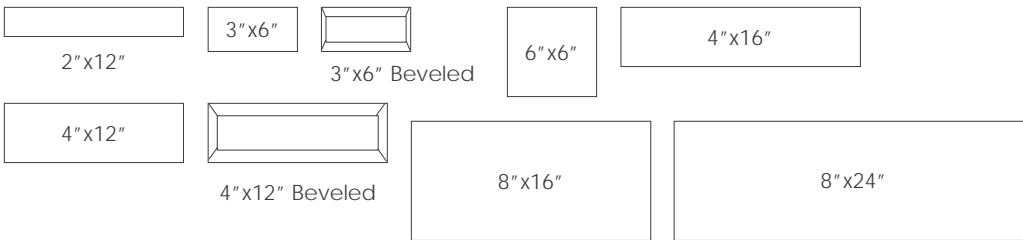

2024v2

Sizes

Technical Data

Specification Reference	Test Method	Test Result
DCOF	ANSI A326.3	Glazed Non Color-Body Porcelain • Interior, Dry (>0.42 Dry)
		Unglazed Porcelain • Exterior, Wet (>0.55 Wet)
		Ceramic • Not Applicable - Wall Use Only
Water Absorption	ASTM C373	Porcelain • < 0.5%
		Ceramic • 18%
Breaking Strength	ASTM C648	Porcelain • 275 lbf
		Ceramic • > 250 lbf
Deep Abrasion Resistance	ASTM C1243	Unglazed Porcelain • 202mm ³