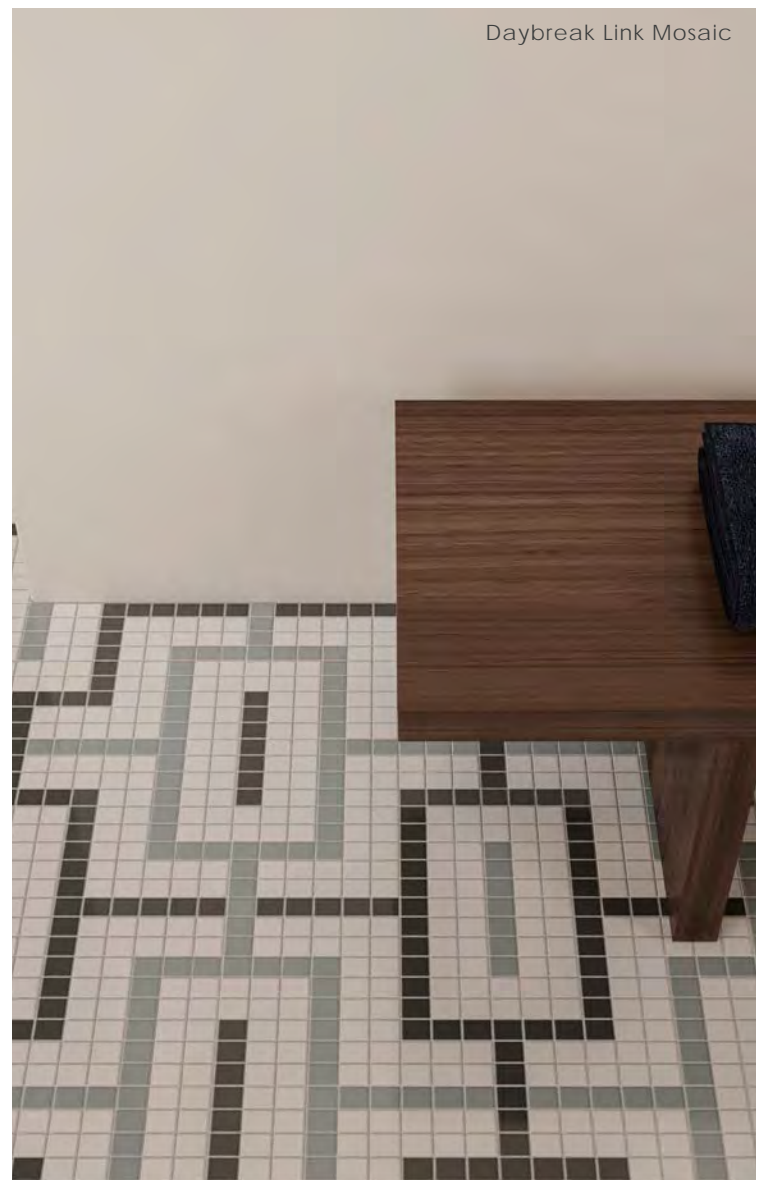

Daybreak Blend Color Details