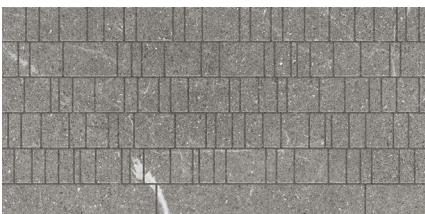

Black

Fragments 12"x24"x9mm Matte

Grey

Beige

Taupe

Charcoal

Black

Color•Size•Finish Matrix

Color — Size & Thickness						
	Grey	Beige	Taupe	Charcoal	Black	
6" x 6" x 9mm	Matte	Matte	Matte	Matte	Matte	
3" x 12" x 9mm	Matte	Matte	Matte	Matte	Matte	
12" x 24" x 9mm	Exterior/Grip Matte Semi-Polished	Exterior/Grip Matte Semi-Polished	Exterior/Grip Matte Semi-Polished	Exterior/Grip Matte Semi-Polished	Exterior/Grip Matte Semi-Polished	Exterior/Grip Matte Semi-Polished
24" x 24" x 10mm	Matte Semi-Polished	Matte Semi-Polished	Matte Semi-Polished	Matte Semi-Polished	Matte Semi-Polished	Matte Semi-Polished
18" x 36" x 10mm	Matte Semi-Polished	Matte Semi-Polished	Matte Semi-Polished	Matte Semi-Polished	Matte Semi-Polished	Matte Semi-Polished
24" x 48" x 10mm	Exterior/Grip Matte Semi-Polished	Exterior/Grip Matte Semi-Polished	Exterior/Grip Matte Semi-Polished	Exterior/Grip Matte Semi-Polished	Exterior/Grip Matte Semi-Polished	Exterior/Grip Matte Semi-Polished
Bullnose 3" x 24" x 9mm	Matte Semi-Polished	Matte Semi-Polished	Matte Semi-Polished	Matte Semi-Polished	Matte Semi-Polished	Matte Semi-Polished

Chart indicates available size, color, finish and thickness options. Shaded block indicates not available. Sizing is nominal for field tile, trims, and decors.

2024v1