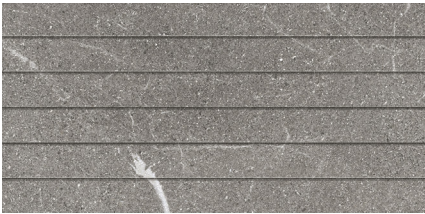

2024v1

Sizes

Decor

Linear 12"x24"x9mm Matte

Grey

Beige

Taupe

Charcoal

Black

Fragments 12"x24"x9mm Matte

Grey

Beige

Taupe

Charcoal

Black

Color•Size•Finish Matrix