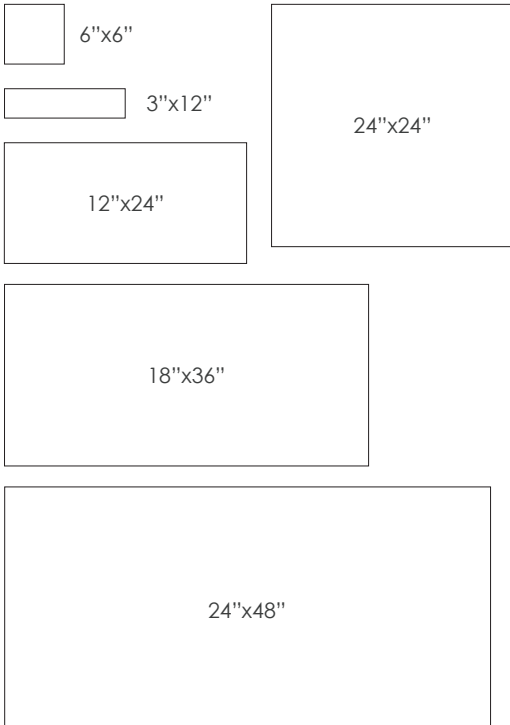

## Sizes

## Decor

Linear 12"x24"x9mm Matte | Rectified

Grey

Beige

Taupe

Charcoal

Black

Fragments 12"x24"x9mm Matte | Rectified