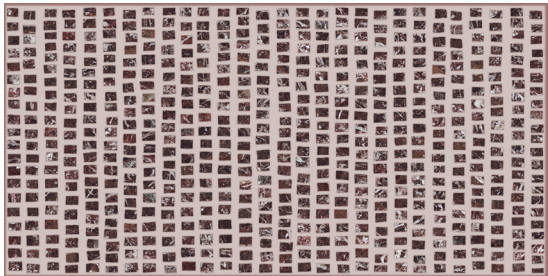

## Sizes

6" x 6"

12" x 12"

3" x 12"

12" x 24"

29" x 29"

24" x 24"

29" x 58"

## Decor

Deco 29" x58" x9mm Polished

White Statuario

White Calacatta

Imperial Grey

Port Laurent

Rosso Levante

Emerald Dream