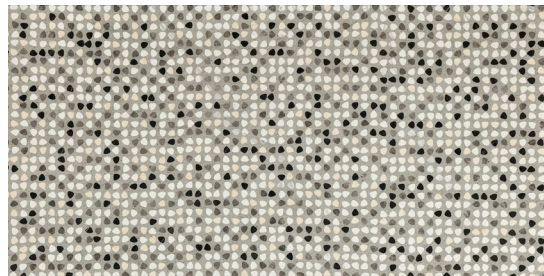

## Decor

Deco 29" x58" x9mm Polished

White Statuario

White Calacatta

Imperial Grey

Port Laurent

Rosso Levante

Emerald Dream

Azul Bahia

Pick

Basket Weave