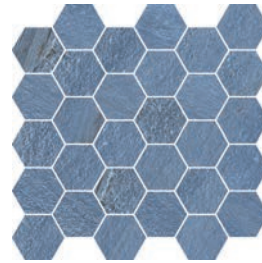

## Mosaics

2" Hexagon Mosaic on 12"x12"x9mm Sheet Polished

White Statuario

White Calacatta

Breccia White

Imperial Grey

Amani Grey

Port Laurent

Rosso Levanto

Emerald Dream

Azul Bahia

1"x3" Basket Weave Mosaic on 12"x12"x9mm Sheet Polished

White Statuario

White Calacatta

Breccia White

Imperial Grey