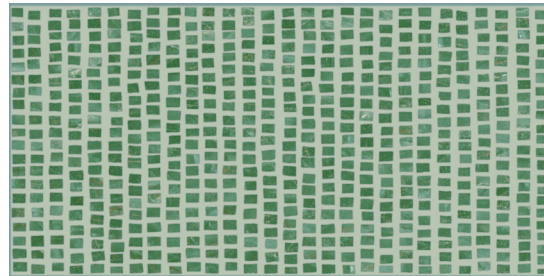

## Decor

Deco 29" x58" x9mm Polished

White Statuario

White Calacatta

Imperial Grey

Port Laurent

Rosso Levante

Emerald Dream

Azul Bahia

Pick

Basket Weave