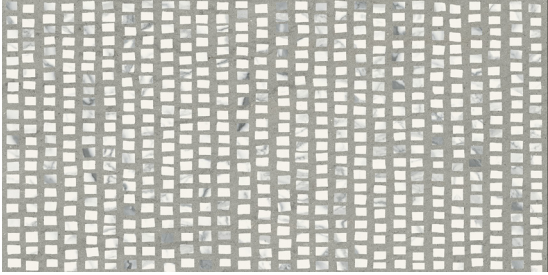

## Sizes

6" x 6"

12" x 12"

3" x 12"

12" x 24"

29" x 29"

24" x 24"

29" x 58"

## Decor

Deco 29" x58" x9mm Polished

White Statuario

White Calacatta

Imperial Grey

Port Laurent

Rosso Levante

Emerald Dream