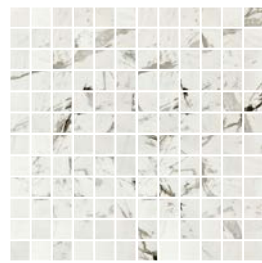

## Mosaics

1"x2" Herringbone Mosaic on 12"x12"x9mm Sheet Polished

White Statuario

White Calacatta

Breccia White

Imperial Grey

Amani Grey

Port Laurent

1"x1" Mosaic on 12"x12"x9mm Sheet Polished

White Statuario

White Calacatta

Breccia White

Imperial Grey

Amani Grey

Port Laurent

Breccia White Basket Weave Mosaic