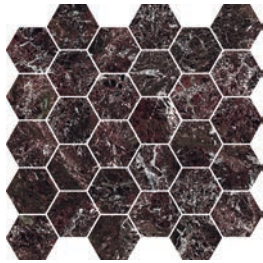

## Mosaics

2" Hexagon Mosaic on 12"x12"x9mm Sheet Polished

White Statuario

White Calacatta

Breccia White

Imperial Grey

Amani Grey

Port Laurent

Rosso Levanto

Emerald Dream

Azul Bahia

1"x3" Basket Weave Mosaic on 12"x12"x9mm Sheet Polished

White Statuario

White Calacatta

Breccia White

Imperial Grey