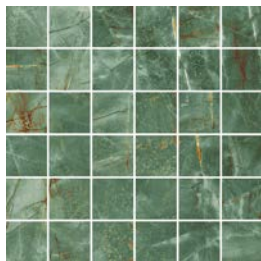

## Mosaics

2"x2" Mosaic on 12"x12"x9mm Sheet

Rosso Levanto

Polished

Emerald Dream

Matte or Polished

Azul Bahia

Matte or Polished