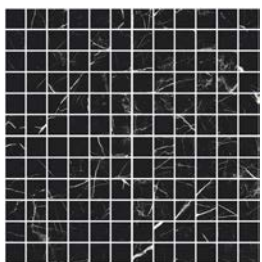

## Mosaics

1"x2" Herringbone Mosaic on 12"x12"x9mm Sheet Polished

White Statuario

White Calacatta

Breccia White

Imperial Grey

Amani Grey

Port Laurent

1"x1" Mosaic on 12"x12"x9mm Sheet Polished

White Statuario

White Calacatta

Breccia White

Imperial Grey

Amani Grey

Port Laurent

Breccia White Basket Weave Mosaic