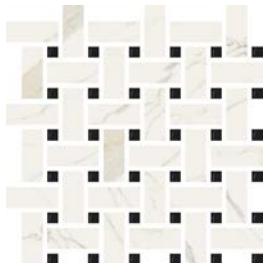

Rosso Levanto

Emerald Dream

Azul Bahia

1"x3" Basket Weave Mosaic on 12"x12"x9mm Sheet Polished

White Statuario

White Calacatta

Breccia White

Imperial Grey