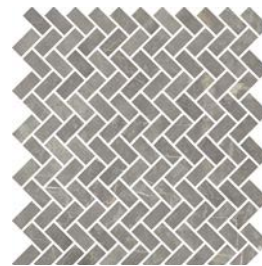

## Mosaics

1"x2" Herringbone Mosaic on 12"x12"x9mm Sheet Polished

White Statuario

White Calacatta

Breccia White

Imperial Grey

Amani Grey

Port Laurent

1"x1" Mosaic on 12"x12"x9mm Sheet Polished

White Statuario

White Calacatta

Breccia White

Imperial Grey

Amani Grey

Port Laurent

Breccia White Basket Weave Mosaic