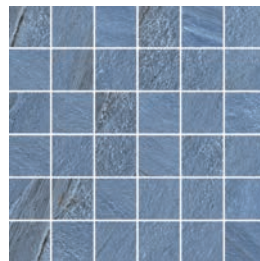

## Mosaics

2"x2" Mosaic on 12"x12"x9mm Sheet

Rosso Levanto

Polished

Emerald Dream

Matte or Polished

Azul Bahia

Matte or Polished