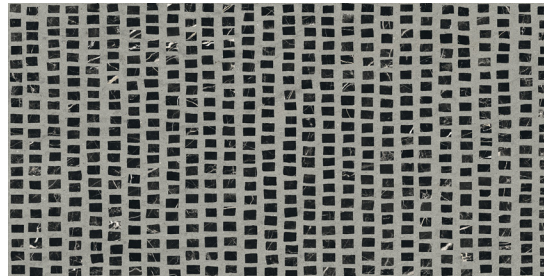

## Decor

Deco 29" x58" x9mm Polished

White Statuario

White Calacatta

Imperial Grey

Port Laurent

Rosso Levante

Emerald Dream