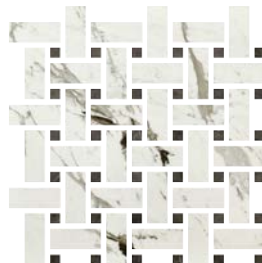

Rosso Levanto

Emerald Dream

Azul Bahia

1"x3" Basket Weave Mosaic on 12"x12"x9mm Sheet Polished

White Statuario

White Calacatta

Breccia White

Imperial Grey