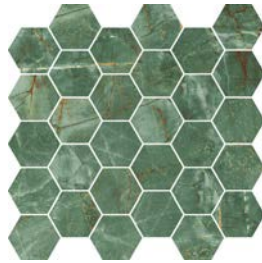

## Mosaics

2" Hexagon Mosaic on 12"x12"x9mm Sheet Polished

White Statuario

White Calacatta

Breccia White

Imperial Grey

Amani Grey

Port Laurent

Rosso Levanto

Emerald Dream

Azul Bahia

1"x3" Basket Weave Mosaic on 12"x12"x9mm Sheet Polished

White Statuario

White Calacatta

Breccia White

Imperial Grey