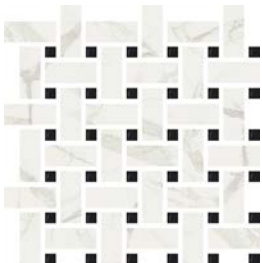

Rosso Levanto

Emerald Dream

Azul Bahia

1"x3" Basket Weave Mosaic on 12"x12"x9mm Sheet Polished

White Statuario

White Calacatta

Breccia White

Imperial Grey