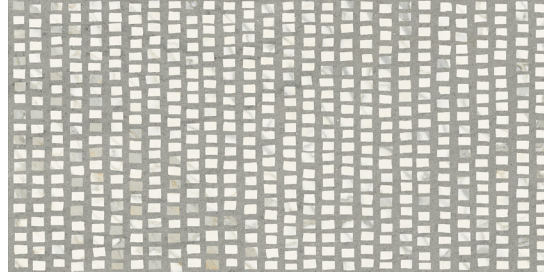

## Sizes

6" x 6"

12" x 12"

3" x 12"

12" x 24"

29" x 29"

24" x 24"

29" x 58"

## Decor

Deco 29" x58" x9mm Polished

White Statuario

White Calacatta

Imperial Grey

Port Laurent

Rosso Levante

Emerald Dream