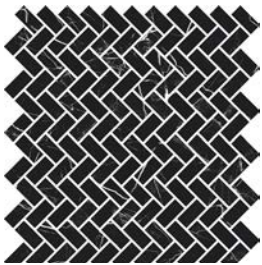

## Mosaics

1"x2" Herringbone Mosaic on 12"x12"x9mm Sheet Polished

White Statuario

White Calacatta

Breccia White

Imperial Grey

Amani Grey

Port Laurent

1"x1" Mosaic on 12"x12"x9mm Sheet Polished

White Statuario

White Calacatta

Breccia White

Imperial Grey

Amani Grey

Port Laurent

Breccia White Basket Weave Mosaic