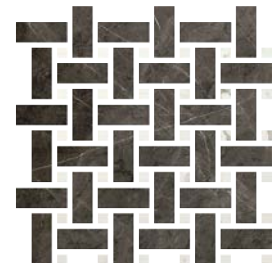

Rosso Levanto

Emerald Dream

Azul Bahia

1"x3" Basket Weave Mosaic on 12"x12"x9mm Sheet Polished

White Statuario

White Calacatta

Breccia White

Imperial Grey