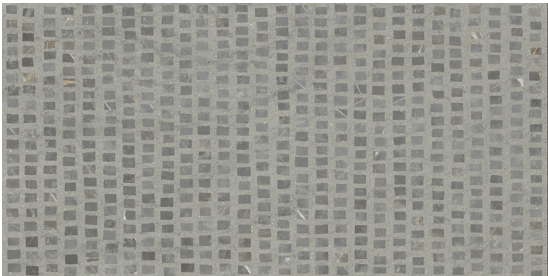

## Decor

Deco 29" x58" x9mm Polished

White Statuario

White Calacatta

Imperial Grey

Port Laurent

Rosso Levante

Emerald Dream

## Mosaics

2" Hexagon Mosaic on 12"x12"x9mm Sheet Polished

White Statuario

White Calacatta

Breccia White

Imperial Grey

Amani Grey

Port Laurent