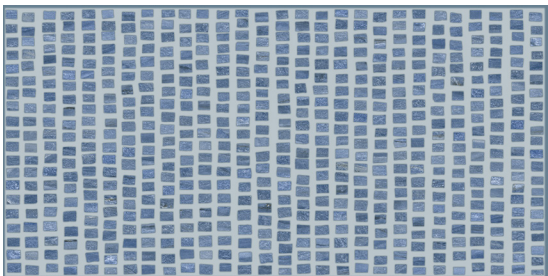

## Decor

Deco 29" x58" x9mm Polished

White Statuario

White Calacatta

Imperial Grey

Port Laurent

Rosso Levante

Emerald Dream

Azul Bahia

Pick

Basket Weave