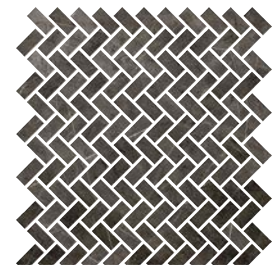

## Mosaics

1"x2" Herringbone Mosaic on 12"x12"x9mm Sheet Polished

White Statuario

White Calacatta

Breccia White

Imperial Grey

Amani Grey

Port Laurent

1"x1" Mosaic on 12"x12"x9mm Sheet Polished

White Statuario

White Calacatta

Breccia White

Imperial Grey

Amani Grey

Port Laurent

Breccia White Basket Weave Mosaic