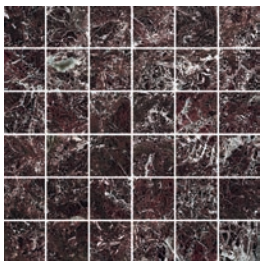

Mosaics

2"x2" Mosaic on 12"x12"x9mm Sheet

Rosso Levanto

Polished