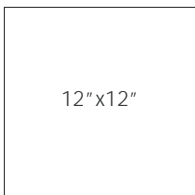

Finish & Thickness

Natural, Polished, Soft, Structured
| 8mm, 8.5mm, 9.3mm, 9.8mm,
10.5mm

Finish varies per size and color –
Refer to Color•Size•Finish Matrix

Lead Time

8-10 Weeks

Location

Portugal

BEDROCK

creative
materials
corporation

Sizes

Mosaics

2"x2" Mosaic on 12"x12"x8.5mm Sheet Natural

White

Cream

Light Taupe

Taupe