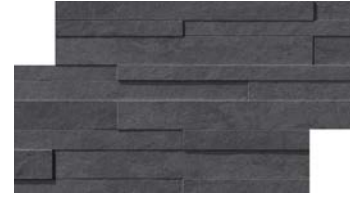

3D Stack Mosaic on 12"x24"x9.5mm Sheet | Honed or Matte | Rectified

Cream

Light Grey

Grey

Black

Random Strip Mosaic on 12"x24"x9.5mm Sheet | Honed or Matte | Rectified

Cream

Light Grey