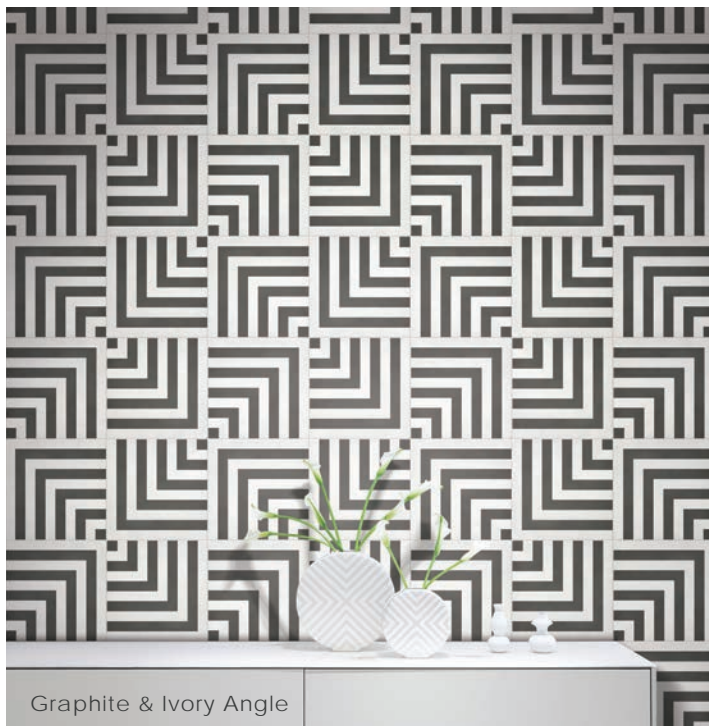

## Color•Size•Finish Matrix

Color — Size & Thickness					
	Ivory	Sand	Blue Grey	Grey	Graphite
Hexagon 7" x8" x9mm	Matte	Matte	Matte	Matte	Matte
8" x8" x9mm	Matte	Matte	Matte	Matte	Matte
Bullnose 2" x8" x9mm	Matte	Matte	Matte	Matte	Matte
					

Chart indicates available size, color, finish and thickness options. Shaded block indicates not available. Sizing is nominal for field tile, trims, and decors.