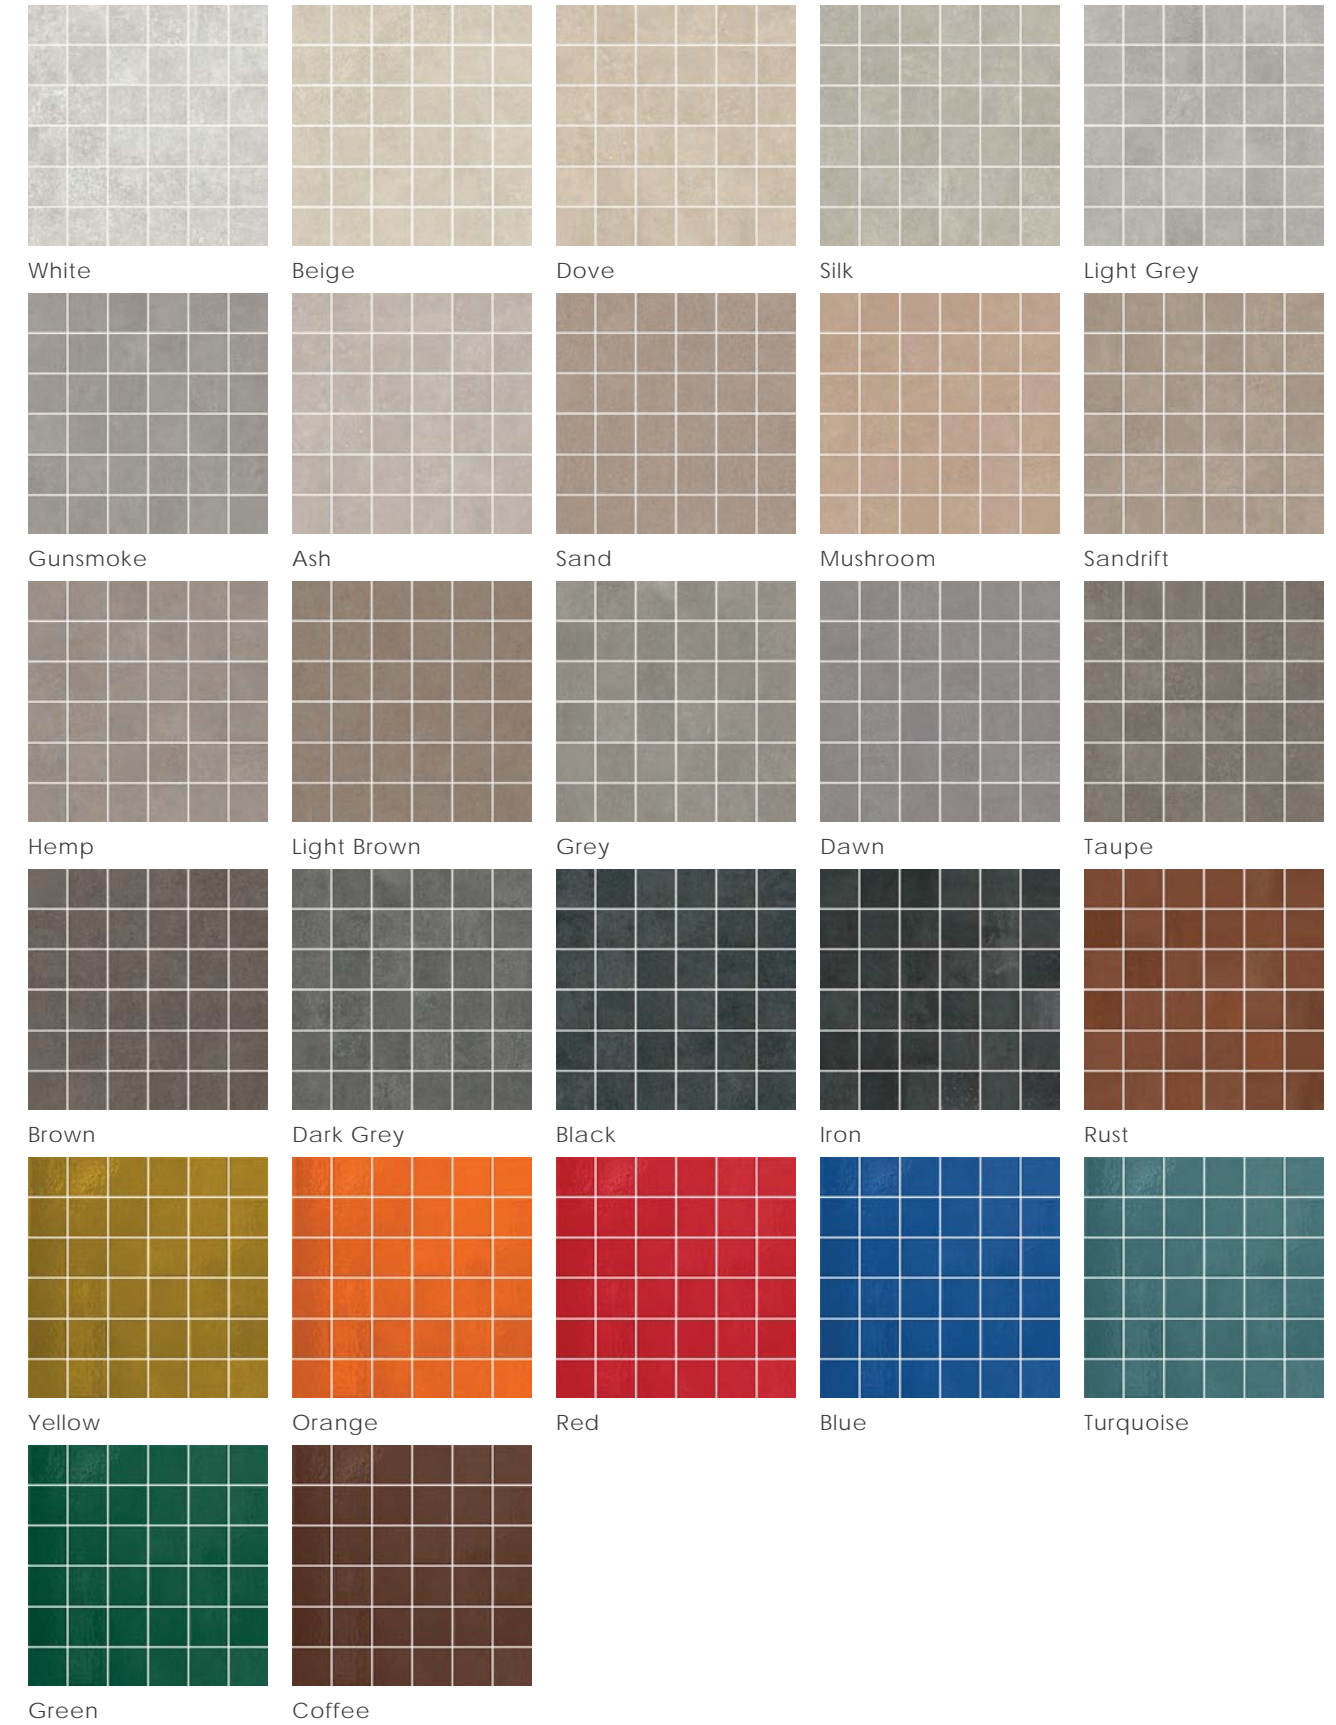

Mosaics

2"x2" Mosaic on 12"x12"x9mm Sheet Natural | Rectified