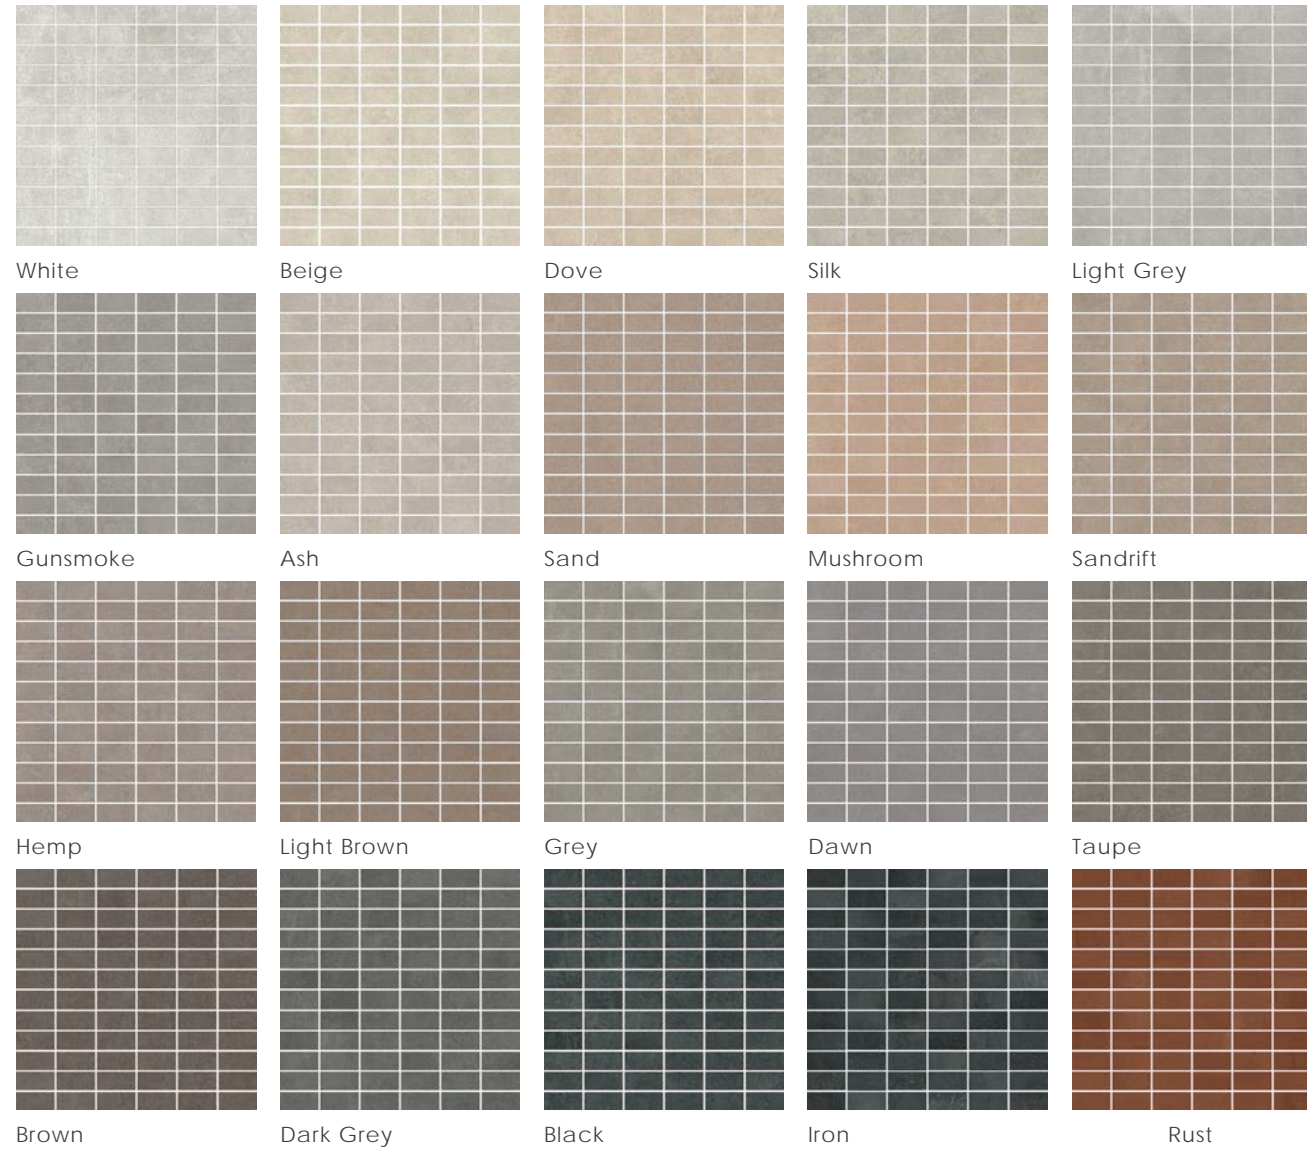

Mosaics

1"x2" Stacked Mosaic on 12"x12"x9mm Sheet Natural | Rectified