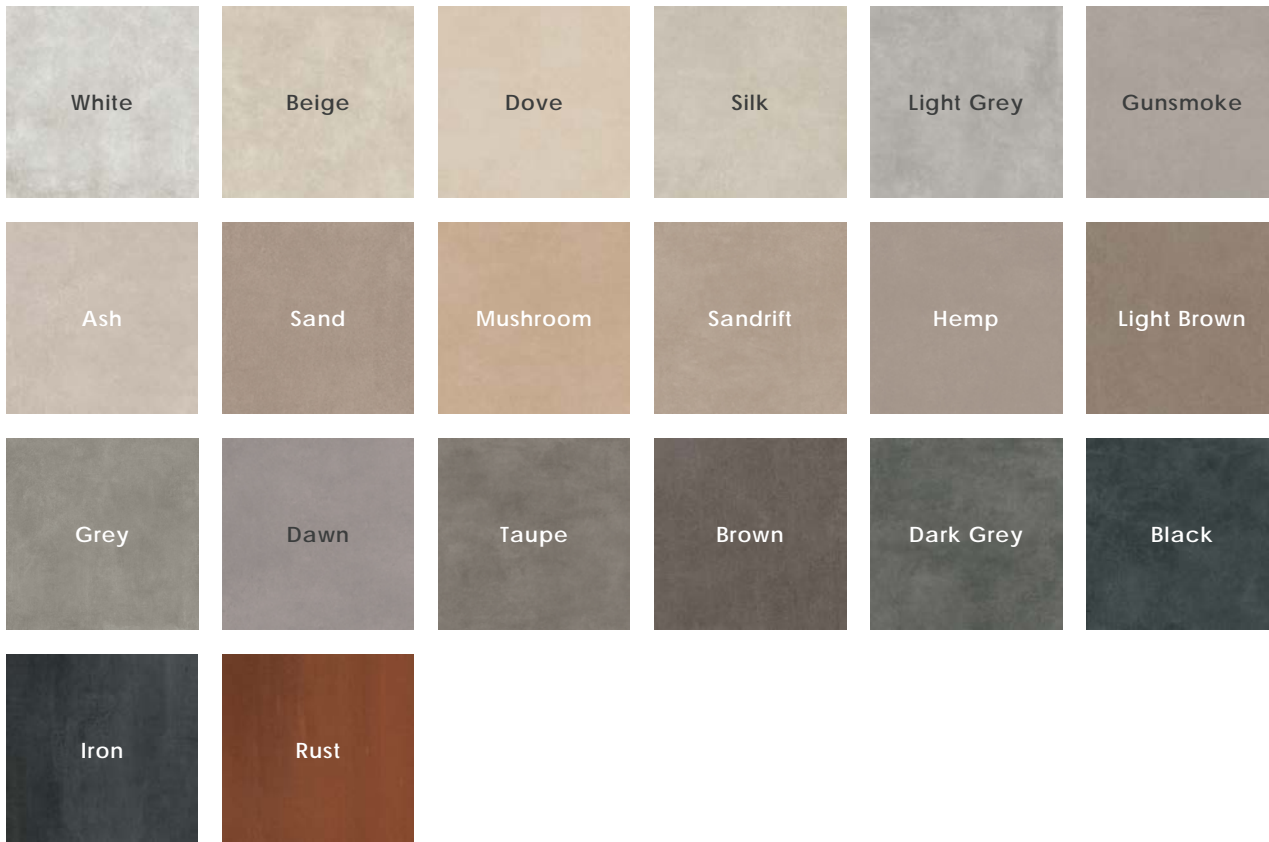

Colors

2026v1

Finish & Thickness

Honed, Natural, Soft, Textured | 6mm, 9mm, 12mm
Finish varies per size and color –
Refer to Color•Size•Finish Matrix

Lead Time

8-10 Weeks

Location

Italy