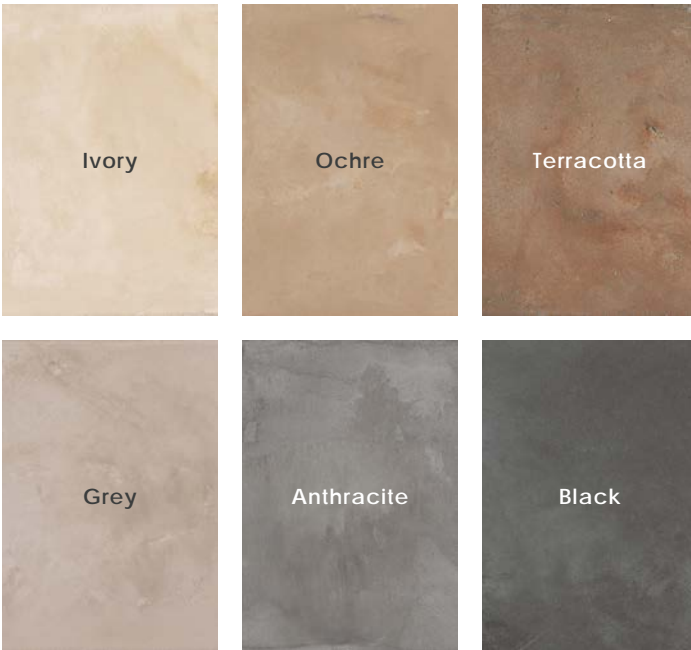

Description

Cotto Medley porcelain tile is a fresh take on a terracotta-cement look with a contemporary interpretation. This extraordinary versatility of palette tones, sizes, and decorative patterns give designers creative freedom.

Colors

Sizes

Technical Data

Specification Reference	Test Method	Test Result
DCOF	ANSI A326.3	> 0.42 Wet
Water Absorption	ISO 10545-3	< 0.1%
Breaking Strength	ISO 10545-4	R>40 N/mm², S>1800N
Deep Abrasion Resistance	ISO 10545-6	< 150mm³

Finish & Thickness

Matte | 9mm
Finish varies per size and color –
Refer to Color•Size•Finish Matrix

Lead Time

8-10 Weeks

Body Type	Shade Variation
Unglazed Porcelain	V3

Location
Italy

2024v2