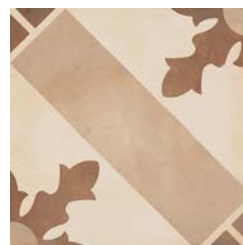

Decor | Non-Rectified

Ivory, Ochre, and Terracotta 8"x8"x9mm Matte

Emblem

Ivory, Ochre, and Terracotta 10.5"x8"x9mm Esagona Matte

Ivory and Ochre 8"x8"x9mm Matte

Ivory and Terracotta 8"x8"x9mm Matte