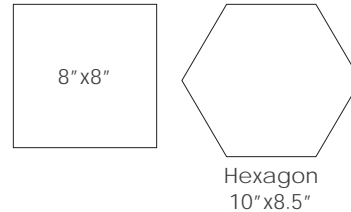

Colors

Sizes

Technical Data

Specification Reference	Test Method	Test Result
DCOF	ANSI A326.3	> 0.42 Wet
Water Absorption	ISO 10545-3	< 0.1%
Breaking Strength	ISO 10545-4	R>40 N/mm ² , S>1800N
Deep Abrasion Resistance	ISO 10545-6	< 150mm ³