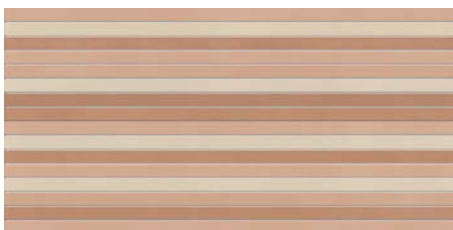

3/4"x24" Mosaic on 12"x24"x9mm Sheet Natural | Non-Rectified

Rose