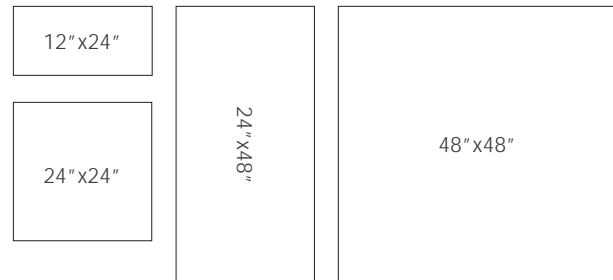

Colors

Sizes

Technical Data

Specification Reference	Test Method	Test Result
DCOF	ANSI A326.3	> 0.50 Wet
Water Absorption	ISO 10545-3	< 0.1%
Breaking Strength	ISO 10545-4	R>35 N/mm ² , S>1300 N
Deep Abrasion Resistance	ISO 10545-6	< 150mm ³

Finish & Thickness

Natural | 9mm, 9.5mm
Finish varies per size and color –
Refer to Color•Size•Finish Matrix

Lead Time

8-10 Weeks

Location
Italy

2024v2

Decor

Linear 12"x48"x9.5mm or 24"x48"x9.5mm Natural | Rectified | Graphics vary per box. 10 different graphics - 2 pieces per box.

Ecru

Rose

Terracotta

Grey

Taupe

Charcoal

Color•Size•Finish Matrix

Color — Size & Thickness							
	White	Ecru	Rose	Terracotta	Grey	Taupe	Charcoal
12" x 24" x 9mm Rectified	Natural	Natural	Natural	Natural	Natural	Natural	Natural
24" x 24" x 9mm Rectified	Natural	Natural	Natural	Natural	Natural	Natural	Natural
24" x 48" x 9.5mm Rectified	Natural	Natural	Natural	Natural	Natural	Natural	Natural
48" x 48" x 9.5mm Rectified	Natural	Natural			Natural	Natural	
Bullnose 3" x 24" x 9mm Rectified	Natural	Natural	Natural	Natural	Natural	Natural	Natural
							
Stairtread 13" x 48" x 9.5mm Rectified	Natural	Natural	Natural	Natural	Natural	Natural	Natural
							
Stairtread Corner Left or Right 13" x 48" x 9.5mm Rectified	Natural	Natural	Natural	Natural	Natural	Natural	Natural
							
Stairtread With Mitered Edge 6" x 24" x 9.5mm Rectified	Natural	Natural	Natural	Natural	Natural	Natural	Natural
							

Chart indicates available size, color, finish and thickness options. Shaded block indicates not available. Sizing is nominal for field tile, trims, and decors.

2024v2