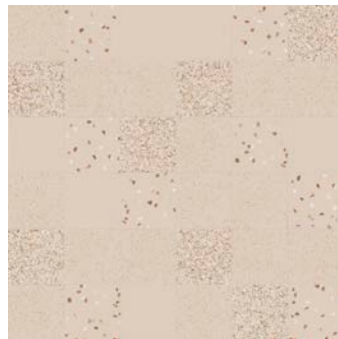

Body Type	Shade Variation
Glazed Color-Body Porcelain	V2

Grey Mix

Terracotta Medium Fleck

## Mix Colors |

Mix is a random selection of each visual within a box containing 11 pieces. Each box may contain a different combination.

White

Terracotta

Grey

Graphite