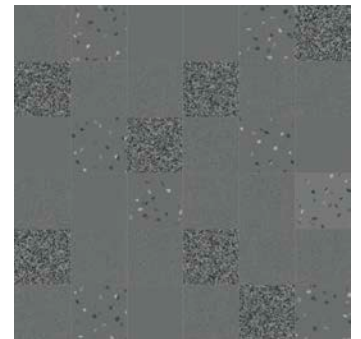

## Mix Colors |

Mix is a random selection of each visual within a box containing 11 pieces. Each box may contain a different combination.

White

Terracotta

Grey

Graphite