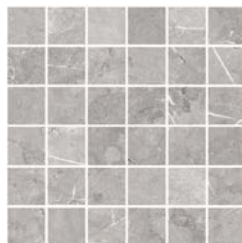

## Mosaics

2"x2" Mosaic on 12"x12"x9.5mm Sheet Rectified

White Terrazzo  
Matte Only

Grey Marble  
Matte or Polished