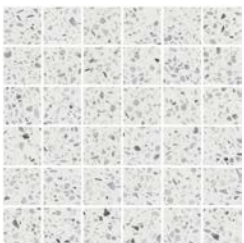

Mosaics

2"x2" Mosaic on 12"x12"x9.5mm Sheet Rectified

White Terrazzo
Matte Only