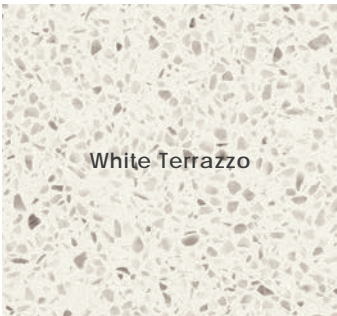

Colors

Finish & Thickness

Matte, Polished | 9.5mm
Finish varies per size and color –
Refer to Color•Size•Finish Matrix

Lead Time

8-10 Weeks

Location

Italy