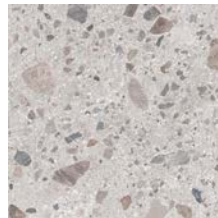

## Description

Iseo porcelain tile represents shades of grey with dimensional pebble effects through a concept of tonal appreciation. With consideration of blending natural elements and contemporary design, the collection is defined.

## Colors

Light Grey

Greige

Light Blue Grey

Taupe

Grey

Gravel Grey

Blue Grey