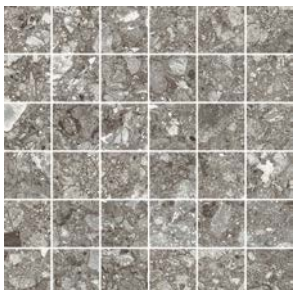

Blue Grey

Black

2"x2" Mosaic on 12"x12"x9mm Sheet Natural | Non-Rectified

Light Grey

Greige

Light Blue Grey

Taupe

Grey

Gravel Grey

Blue Grey

Black