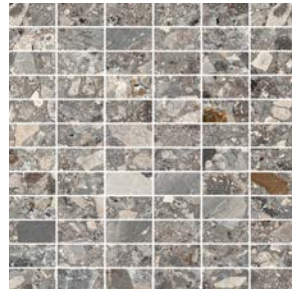

Blue Grey

Black

## Mosaics

1"x2" Mattoncino Mosaic on 12"x12"x9mm Sheet Natural | Non-Rectified

Light Grey

Greige

Light Blue Grey

Taupe

Grey

Gravel Grey

Gravel Grey

Blue Grey

Black