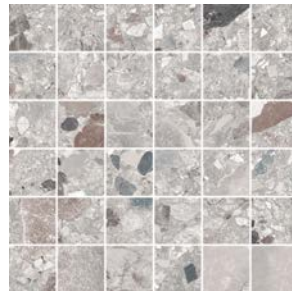

Blue Grey

Black

2"x2" Mosaic on 12"x12"x9mm Sheet Natural | Non-Rectified

Light Grey

Greige

Light Blue Grey

Taupe

Grey

Gravel Grey

Blue Grey

Black