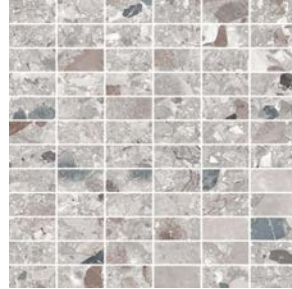

Blue Grey

Black

## Mosaics

1"x2" Mattoncino Mosaic on 12"x12"x9mm Sheet Natural | Non-Rectified

Light Grey

Greige

Light Blue Grey

Taupe

Grey

Gravel Grey