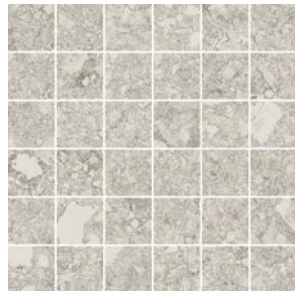

Blue Grey

Black

2"x2" Mosaic on 12"x12"x9mm Sheet Natural | Non-Rectified

Light Grey

Greige

Light Blue Grey

Taupe

Grey

Gravel Grey

Blue Grey

Black