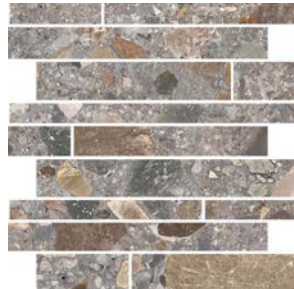

## Mosaics

Portnoy Mosaic on 12"x12"x9mm Sheet Natural | Non-Rectified

Light Grey

Greige

Light Blue Grey

Taupe

Grey

Gravel Grey

Blue Grey

Black