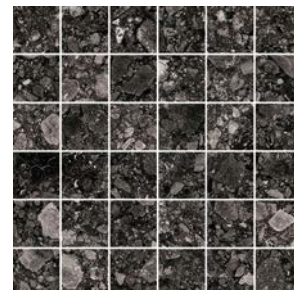

Blue Grey

Black

2"x2" Mosaic on 12"x12"x9mm Sheet Natural | Non-Rectified

Light Grey

Greige

Light Blue Grey

Taupe

Grey

Gravel Grey

Blue Grey

Black