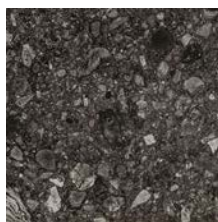

## Description

Iseo porcelain tile represents shades of grey with dimensional pebble effects through a concept of tonal appreciation. With consideration of blending natural elements and contemporary design, the collection is defined.

## Colors

Light Grey

Greige

Light Blue Grey

Taupe

Grey

Gravel Grey

Blue Grey

## Finish & Thickness

Aged Textured, Natural, Structure | 6mm, 9mm, 12mm, 20mm

Finish varies per size and color –  
Refer to Color•Size•Finish Matrix