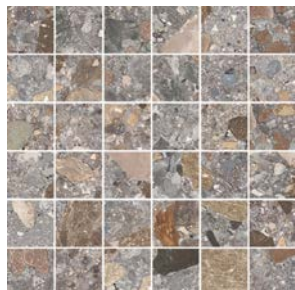

Blue Grey

Black

2"x2" Mosaic on 12"x12"x9mm Sheet Natural | Non-Rectified

Light Grey

Greige

Light Blue Grey

Taupe

Grey

Gravel Grey

Blue Grey

Black