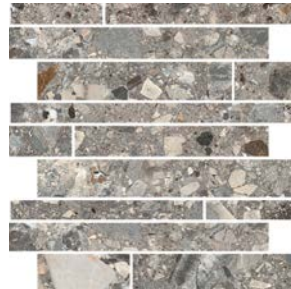

## Mosaics

Portnoy Mosaic on 12"x12"x9mm Sheet Natural | Non-Rectified

Light Grey

Greige

Light Blue Grey

Taupe

Grey

Gravel Grey

Blue Grey

Black