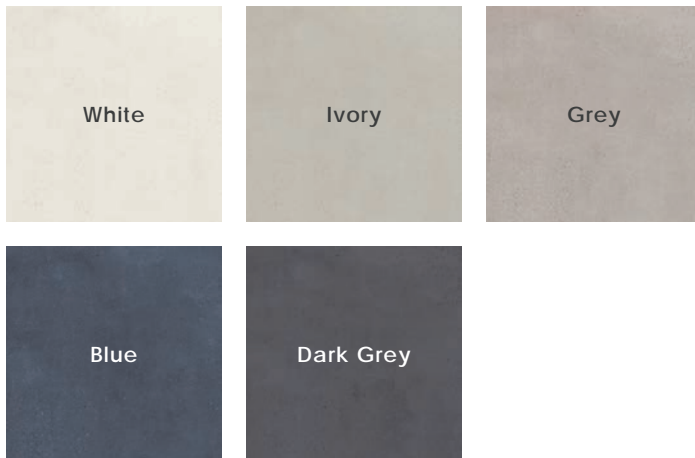

Description

Magnetic porcelain tile seeks ultra-chic interiors for a beautiful, minimalistic approach. Drawing inspiration from the ever-popular volcanic rock with focus on the authentic depth found within. Unmistakable texture for tactile sensations and unique visuals.

Colors

Sizes

Technical Data

Specification Reference	Test Method	Test Result
DCOF	ANSI A326.3	Linear Textured > 0.50 Wet
		Natural + Textured > 0.55 Wet
Water Absorption	ISO 10545-3	< 0.5%
Breaking Strength	ISO 10545-4	R>35 N/mm², S>1300 N
Deep Abrasion Resistance	ISO 10545-6	< 175mm³

Finish & Thickness

Linear Textured, Natural | 9mm, 9.5mm

Finish varies per size and color – Refer to Color•Size•Finish Matrix

Lead Time

8-10 Weeks

Location

Italy

2024v1