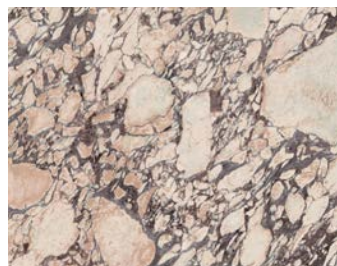

Ivory + Pink

Description

Majesty porcelain tile redefines what timeless elegance looks like with distinctive touches through a reproduction of the finest marbles. Striking and beautiful movement with colors to define cosmopolitan interiors.

Colors

White

Ivory

Green

Pink

Grey

Finish & Thickness

Matte, Polished | 6mm, 9mm, 9.5mm
Finish varies per size and color –
Refer to Color•Size•Finish Matrix

Body Type	Shade Variation
Polished • Glazed Color-Body Porcelain	V3
Matte • Unglazed Porcelain	

Sizes

Mosaics

3"x3" Hexagon Mosaic on 10.25"x11"x9mm Sheet Polished | Non-Rectified

White

Ivory

Green

Pink