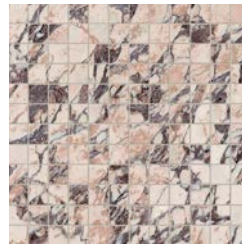

Body Type	Shade Variation
Polished • Glazed Color-Body Porcelain	V3
Matte • Unglazed Porcelain	

Sizes

Mosaics

3"x3" Hexagon Mosaic on 10.25"x11"x9mm Sheet Polished | Non-Rectified

White

Ivory

Green

Pink

Grey

3/4" x 3/4" Mosaic on 12"x12"x9mm Sheet Polished | Non-Rectified

White

Ivory

Green

Pink

Grey

2"x2" Mosaic on 12"x12"x9mm Sheet Matte | Non-Rectified

White

Ivory

Grey

Color•Size•Finish Matrix

Color — Size & Thickness					
	White	Ivory	Green	Pink	Grey
12" x24" x9mm Rectified	Matte Polished	Matte Polished			
24" x24" x9mm Rectified	Matte Polished	Matte Polished			
24" x48" x9.5mm Rectified	Matte	Matte			
24" x48" x9mm Rectified	Polished	Polished	Polished	Polished	Polished
48" x48" x9mm Rectified	Matte Polished	Matte Polished	Polished	Polished	Polished
Gauged Panel 48" x110" x6mm Rectified	Polished	Polished	Polished	Polished	Polished
Bullnose 3" x24" x9mm Non-Rectified	Matte Polished	Matte Polished	Matte Polished	Polished	Polished
					
Stairtread 13" x48" x9.5mm Non-Rectified	Matte	Matte	Matte		
					
Stairtread Corner Left or Right 13" x48" x9.5mm Non-Rectified	Matte	Matte	Matte		
					

Chart indicates available size, color, finish and thickness options. Shaded block indicates not available. Sizing is nominal for field tile, trims, and decors.