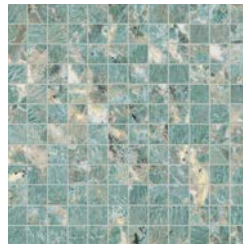

Grey

3/4" x 3/4" Mosaic on 12"x12"x9mm Sheet Polished | Non-Rectified

White

Ivory

Green

Pink

Grey

2"x2" Mosaic on 12"x12"x9mm Sheet Matte | Non-Rectified

White

Ivory

Grey

Color•Size•Finish Matrix

Color — Size & Thickness					
	White	Ivory	Green	Pink	Grey
12" x24" x9mm Rectified	Matte Polished	Matte Polished			
24" x24" x9mm Rectified	Matte Polished	Matte Polished			
24" x48" x9.5mm Rectified	Matte	Matte			
24" x48" x9mm Rectified	Polished	Polished	Polished	Polished	Polished
48" x48" x9mm Rectified	Matte Polished	Matte Polished	Polished	Polished	Polished
Gauged Panel 48" x110" x6mm Rectified	Polished	Polished	Polished	Polished	Polished
Bullnose 3" x24" x9mm Non-Rectified	Matte Polished	Matte Polished	Matte Polished	Polished	Polished
					
Stairtread 13" x48" x9.5mm Non-Rectified	Matte	Matte	Matte		
					
Stairtread Corner Left or Right 13" x48" x9.5mm Non-Rectified	Matte	Matte	Matte		
					

Chart indicates available size, color, finish and thickness options. Shaded block indicates not available. Sizing is nominal for field tile, trims, and decors.