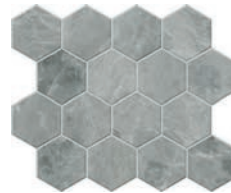

2024V2

Mosaics

3.15"x2.8" Hexagon Mosaic on 12"x10"x9mm Sheet Matte | Rectified

Calacatta Michelangelo

Renoir

Veined Statuario

Calacatta Gold

Pearl Grey

Calacatta Black

2"x3" Basketweave Mosaic on 12"x12"x9mm Sheet Matte | Rectified

Veined Statuario

Calacatta Gold

1.3"x3.8" Herringbone Mosaic on 12"x11"x9mm Sheet Matte | Rectified

Calacatta Michelangelo

Renoir

Pearl Grey

Calacatta Black

MARQUISSETTE

Color•Size•Finish Matrix

Color — Size & Thickness						
	Calacatta Michelangelo	Renoir	Veined Statuario	Calacatta Gold	Pearl Grey	Calacatta Black
12" x 24" x 9mm Rectified	Matte	Matte	Matte	Matte	Matte	Matte
24" x 24" x 9mm Rectified	Matte	Matte			Matte	Matte
24" x 48" x 9mm Rectified	Matte	Matte	Matte	Matte		
Bullnose 3" x 24" x 9mm Rectified	Matte	Matte	Matte	Matte	Matte	Matte
						
Covebase 6" x 12" x 9mm Rectified	Matte	Matte	Matte	Matte	Matte	Matte
						