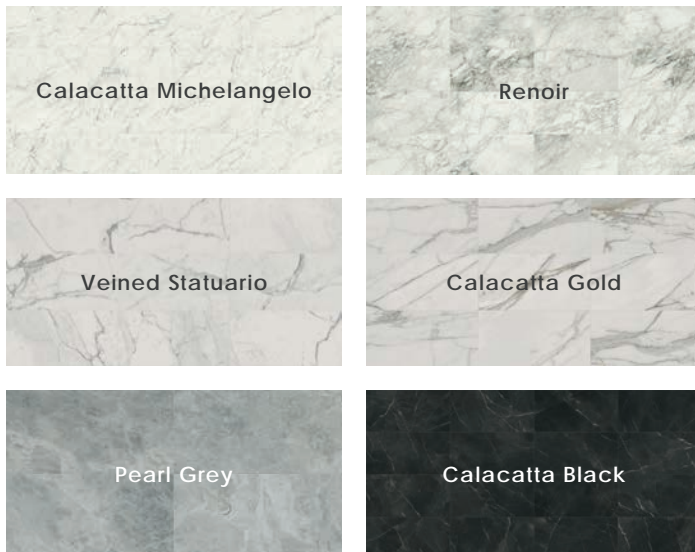

MARQUISSETTE

creative
materials
corporation

Description

Marquissette porcelain tile covets exquisite elegance with its unique elements and complete versatility. A reinterpretation of precious marbles true to the coloration and vein for intense depth.

Colors

Finish & Thickness

Matte | 9mm
Finish varies per size and color –
Refer to Color•Size•Finish Matrix

Lead Time

1-2 Weeks

Location

USA

Sizes