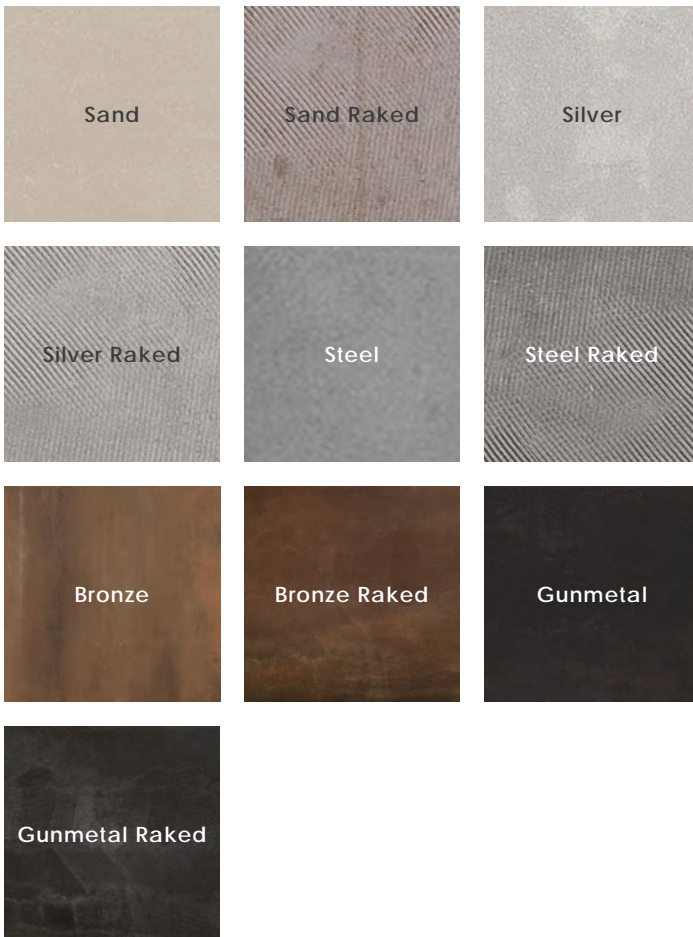

Bronze

Description

Metal Effects porcelain tile explores the different ways metal textures reflect light and cast shadows. Subtle color changes and a dramatic raked texture option allow harmonious backgrounds as well as stand-out feature walls. Create unity across your space with continuing the design by use of the gauged porcelain panels and pavers.

Colors

Finish & Thickness

Grip, Matte | 6mm, 9mm, 20mm
Finish varies per size and color –
Refer to Color•Size•Finish Matrix

Lead Time

8-10 Weeks

Location

Italy

Technical Data

Color•Size•Finish Matrix

| Color — Size & Thickness |  |  |  |  |  |  |  |  |  |  |
|---|---|---|--|---|---|---|---|---|---|---|
| | Sand | Sand Raked | Silver | Silver Raked | Steel | Steel Raked | Bronze | Bronze Raked | Gunmetal | Gunmetal Raked |
| 4" x24" x9mm Rectified | Matte | | Matte | | Matte | | Matte | | Matte | |
| 8" x24" x9mm Rectified | Matte | | Matte | | Matte | | Matte | | Matte | |
| 12" x24" x9mm Rectified | Matte | | Matte | | Grip Matte | | Grip Matte | | Matte | |
| 24" x24" x9mm Rectified | Matte | | Matte | | Matte | | Matte | | Matte | |
| Paver 24" x24" x20mm | Grip* | | Grip* | | Grip* | | Grip* | | Grip* | |
| 8" x48" x9mm Rectified | Matte | Matte | Matte | Matte | Matte | Matte | Matte | Matte | Matte | Matte |
| 24" x48" x9mm Rectified | Matte | Matte | Matte | Matte | Matte | Matte | Matte | Matte | Matte | Matte |
| 32" x32" x9mm Rectified | Matte | | Matte | | Matte | | Matte | | Matte | |
| Paver 32" x32" x20mm | Grip* | | Grip* | | Grip* | | Grip* | | Grip* | |
| 48" x48" x9mm Rectified | Matte | | Matte | | Matte | | Matte | | Matte | |
| Gauged Panel 48" x110" x6mm Rectified | Matte | | Matte | | Matte | | Matte | | Matte | |
| Gauged Panel 62" x125" x6mm Rectified | | | Matte | | | | Matte | | Matte | |
| Bullnose 3" x24" x9mm Rectified | Matte | Matte | Matte | Matte | Matte | Matte | Matte | Matte | Matte | Matte |
|  | | | | | | | | | | |