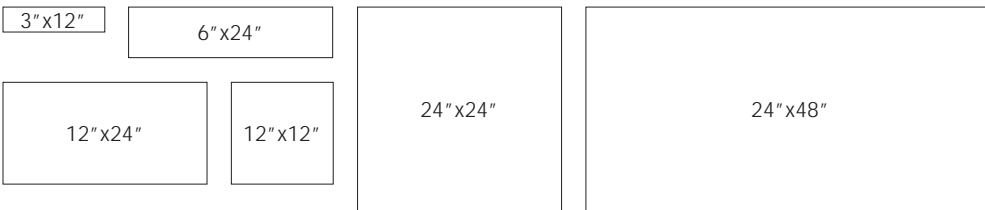

Black

Charcoal

Blue 05

Sizes

Finish & Thickness

Glossy, Matte, Sculpted, Textured | 8mm, 10mm
Finish varies per size and color –
Refer to Color•Size•Finish Matrix

The manufacturer is converting the thickness of all items; please call to verify the thickness before ordering.