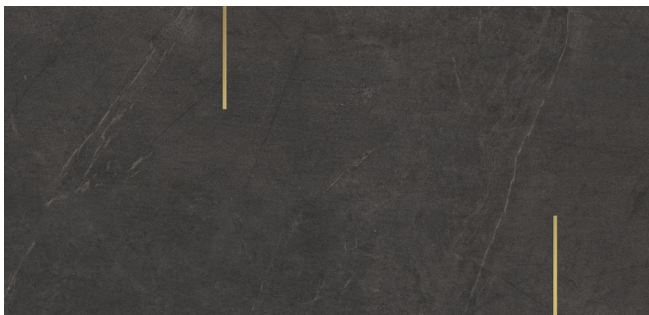

## Decor

Metal Dash 24" x 48" x 9.5mm Matte

Ivory

Light Grey

Taupe

Dark Grey

Charcoal

Light Grey