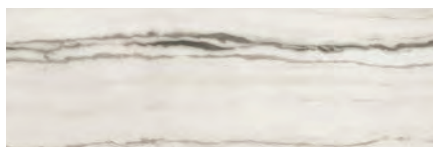

## Description

Mozzafiato porcelain tile is a breathtaking representation of rare marbles in an undisputed elegance. The vein elicits the most unique and delicate pattern of majesty. Regal layers of precious elements allure a timeless connection.

## Colors

Statuarietto

Bianco Lasa Vena Ora

Silver Wood

Marrone

Mystique Grey

Tuono Black