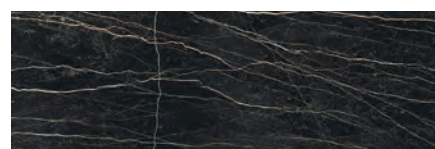

## Description

Mozzafiato porcelain tile is a breathtaking representation of rare marbles in an undisputed elegance. The vein elicits the most unique and delicate pattern of majesty. Regal layers of precious elements allure a timeless connection.

## Colors

Statuarietto

Bianco Lasa Vena Ora

Silver Wood

Marrone

Mystique Grey

Tuono Black

## Finish & Thickness

Glossy, Matte | 6mm, 9mm  
Finish varies per size and color –  
Refer to Color•Size•Finish Matrix