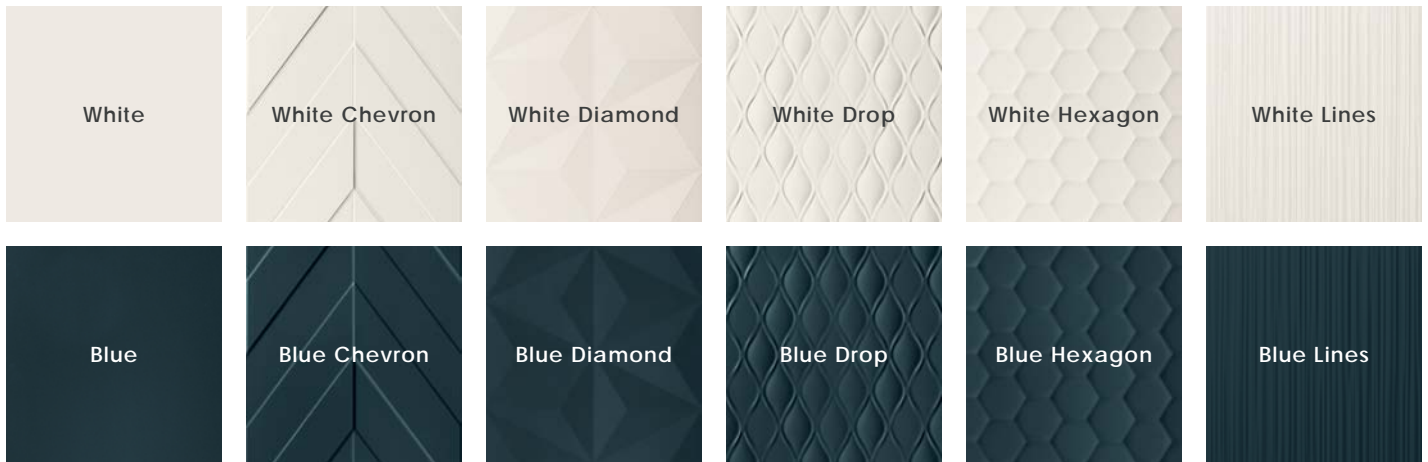

Blue + Blue Chevron, White

Description

Multidimensional wall tile takes you into another dimension with 3D, textured wall tile options and corresponding profiles for a truly immersive experience. Eye-catching style from all angles certain to add character to the space

Colors

Sizes

v3

White Hexagon

Blue, Blue Diamond, Bronze & Blue Liner

Decor

Profile 0.8" x32" x8.5mm Matte

Gold Rose

Body Type	Shade Variation
Ceramic	V2

Color•Size•Finish Matrix

Color — Size & Thickness						
Ceramic	White	White Chevron	White Diamond	White Drop	White Hexagon	White Lines
12" x 22" x 8.5mm	Matte	Matte	Matte			
16" x 32" x 8.5mm	Matte	Matte	Matte	Matte	Matte	Matte

Color — Size & Thickness						
Ceramic	Blue	Blue Chevron	Blue Diamond	Blue Drop	Blue Hexagon	Blue Lines
12" x 22" x 8.5mm	Matte	Matte	Matte			
16" x 32" x 8.5mm	Matte	Matte	Matte	Matte	Matte	Matte

Chart indicates available size, color, finish and thickness options. Shaded block indicates not available. Sizing is nominal for field tile, trims, and decors.