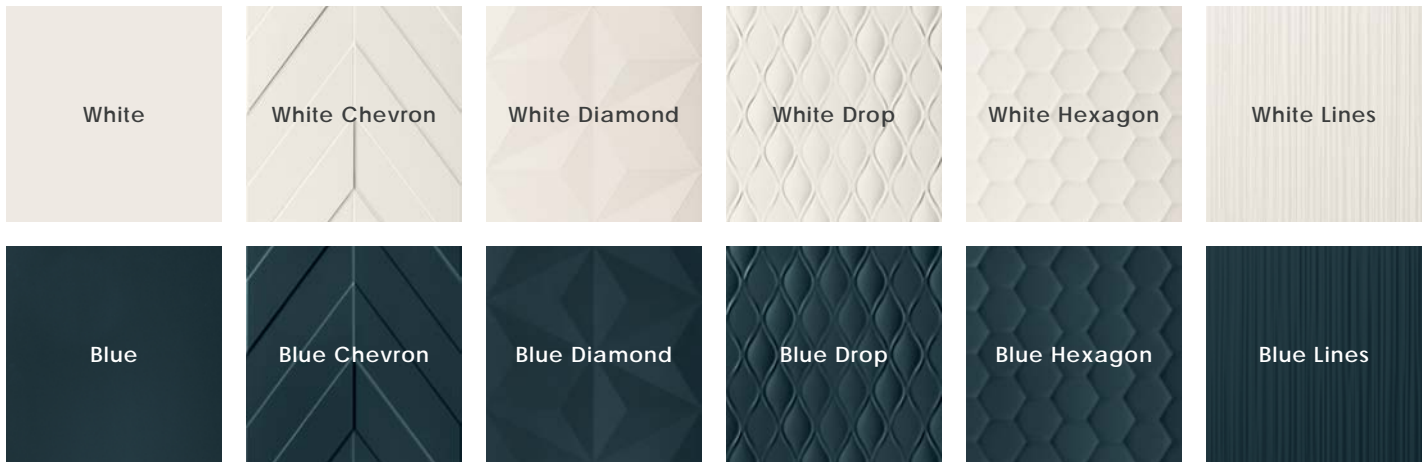

Blue + Blue Chevron, White

Description

Multidimensional wall tile takes you into another dimension with 3D, textured wall tile options and corresponding profiles for a truly immersive experience. Eye-catching style from all angles certain to add character to the space

Colors

Sizes

2024v2

White Hexagon

Blue, Blue Diamond, Bronze & Blue Liner

Decor

Profile 0.8" x32" x8.5mm Matte

Gold Rose

Body Type	Shade Variation
Ceramic	V2

Color•Size•Finish Matrix

Color — Size & Thickness						
Ceramic	White	White Chevron	White Diamond	White Drop	White Hexagon	White Lines
12" x 22" x 8.5mm	Matte	Matte	Matte			
16" x 32" x 8.5mm Non-Rectified	Matte	Matte	Matte	Matte	Matte	Matte

Color — Size & Thickness						
Ceramic	Blue	Blue Chevron	Blue Diamond	Blue Drop	Blue Hexagon	Blue Lines
12" x 22" x 8.5mm Non-Rectified	Matte	Matte	Matte			
16" x 32" x 8.5mm Non-Rectified	Matte	Matte	Matte	Matte	Matte	Matte