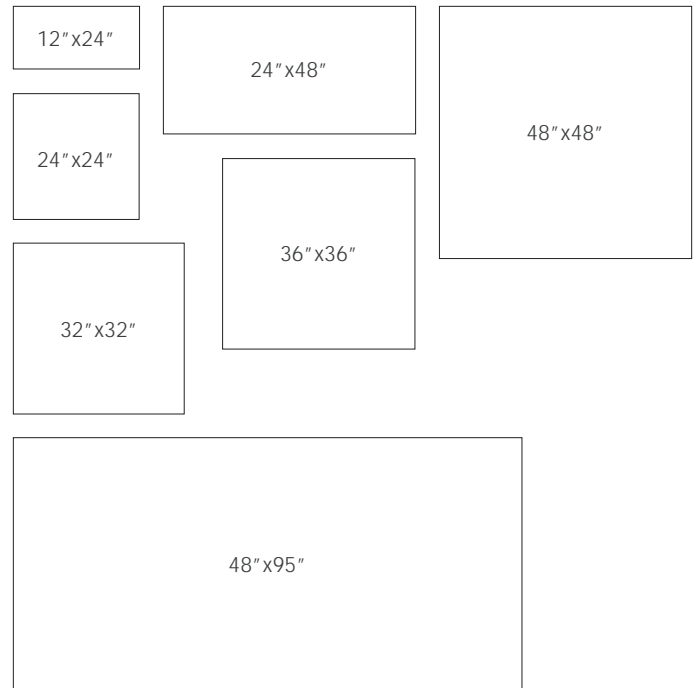

## Sizes

## Decor

Crosshatch 24"x48"x10mm Natural

White

Beige

Taupe

Grey

Charcoal

Crosshatch 48"x95"x6mm Natural | Gauged Panel

Chart indicates available size, color, finish and thickness options. Shaded block indicates not available. Sizing is nominal for field tile, trims, and decors.