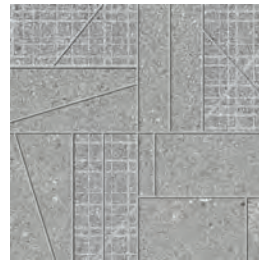

## Mosaics

Polygon Mosaic on 12"x12"x10mm Sheet Natural

White Mix

Beige Mix

Taupe Mix

Grey Mix

Charcoal Mix

1"x1" Mosaic on 12"x12"x10mm Sheet Natural