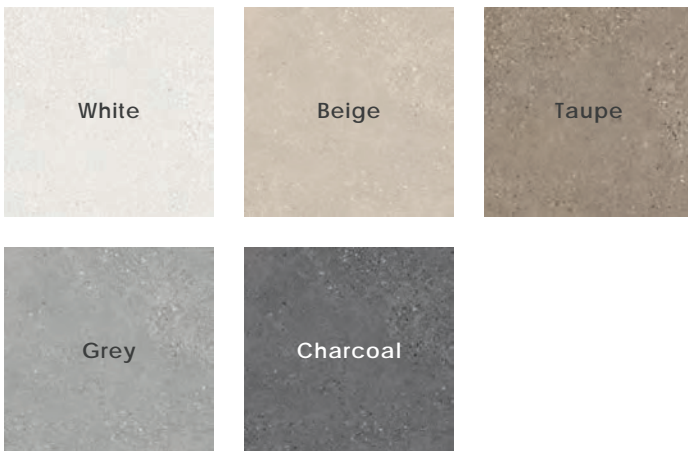

Mixed Aggregate Colors