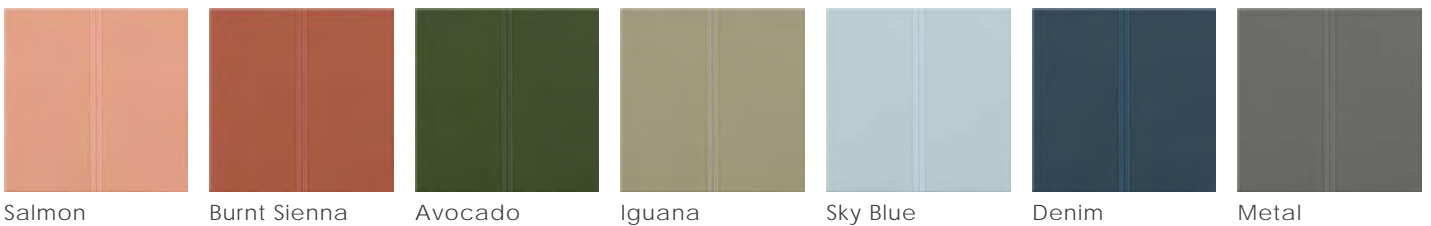

Fraction 8"x8"x7mm Glossy | Ceramic | Also available in White