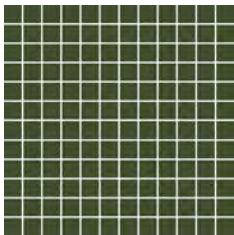

## Mosaics

1"x1" Mosaic on 12"x12"x8.3mm Matte R9 | Unglazed Porcelain

Biscuit

Burnt Sienna

Dahlia

Camel

Spring Green

Avocado