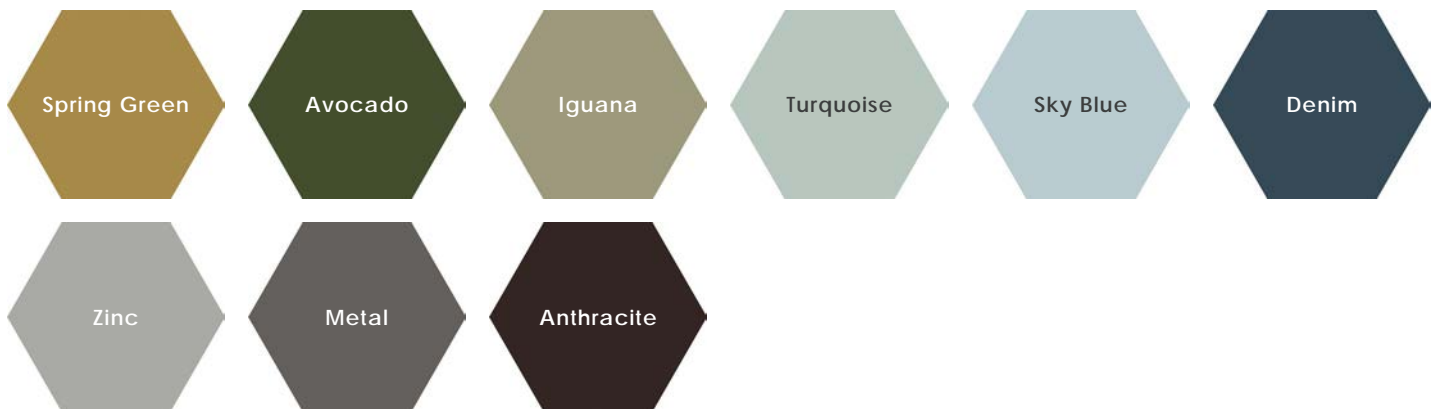

Grip Colors

Structured Colors

Fleck Colors

Fleck Structured Colors

Hexagon Colors

4"x4"x8.3mm Grip | Unglazed Porcelain

8"x9"x6mm Matte | Glazed Non Color-Body Porcelain

8"x9"x6mm Matte | Glazed Non Color-Body Porcelain