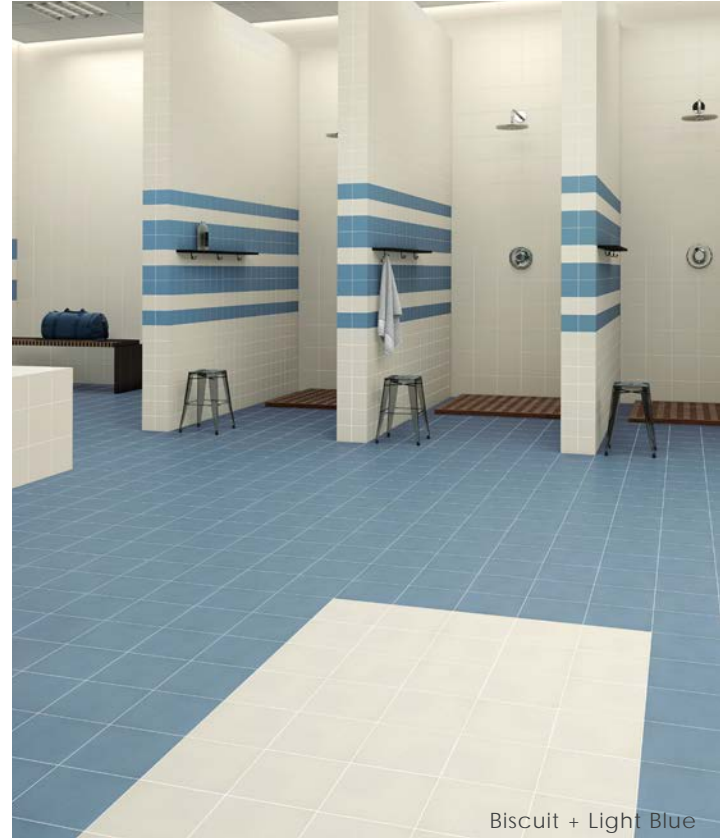

Ceramic Technical Data

Specification Reference	Test Method	Test Result
DCOF	ANSI A326.3	Not Applicable - Wall Use Only
Water Absorption	ISO 10545-3	16 - 19%
Breaking Strength	ISO 10545-4	R>16 N/mm², S>600N

Body Type	Shade Variation
Ceramic	V1

Glazed Porcelain Technical Data

Specification Reference	Test Method	Test Result
DCOF	ANSI A326.3	Not Applicable - Wall Use Only
Water Absorption	ISO 10545-3	< 0.5%
Breaking Strength	ISO 10545-4	R>40 N/mm², S>720N

Body Type	Shade Variation
Glazed Non Color-Body Porcelain	V1

Unglazed Porcelain Technical Data

Specification Reference	Test Method	Test Result
DCOF	ANSI A326.3	Grip, Matte R10 • > 0.50 Wet
		Matte R9 • > 0.50 Wet
		Structured • > 0.42 Wet
		Polished • < 0.42
Water Absorption	ISO 10545-3	< 0.08%
Breaking Strength	ISO 10545-4	R>40 N/mm², S>720N

Body Type	Shade Variation
Unglazed Porcelain	V1