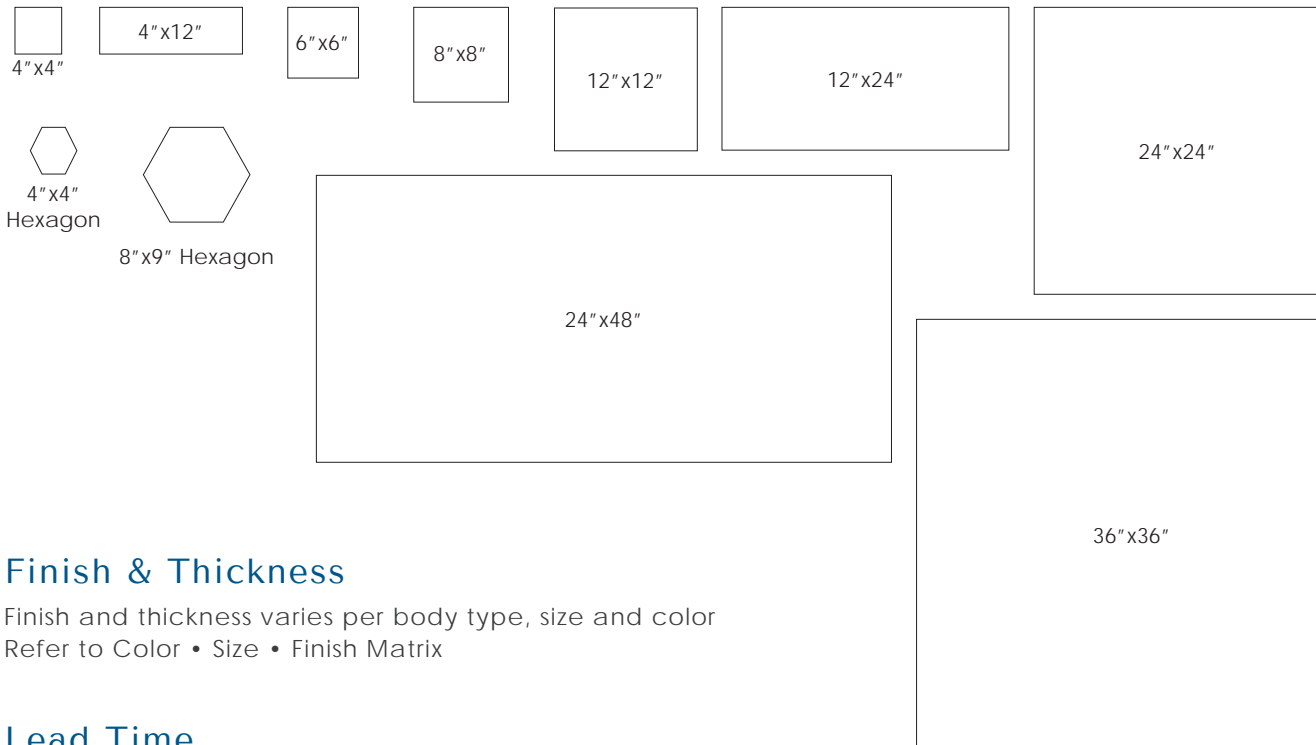

Sizes

Finish & Thickness

Finish and thickness varies per body type, size and color
Refer to Color • Size • Finish Matrix

Lead Time

8-10 Weeks

Location

Portugal

2026v3