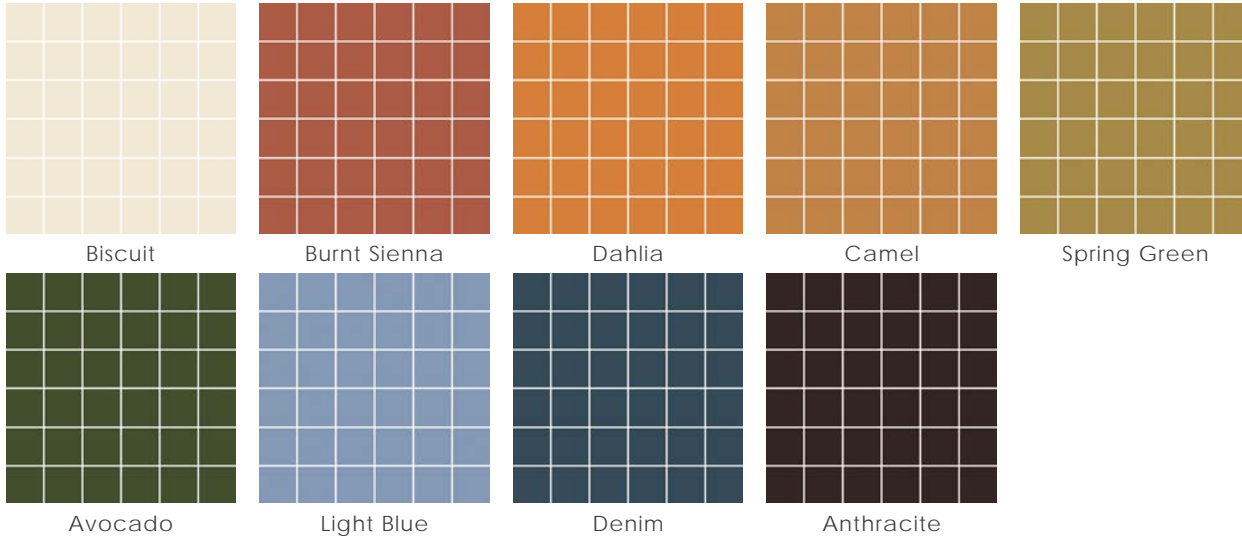

Mosaics

2"x2" Mosaic on 12"x12"x8.3mm Matte R9 | Unglazed Porcelain