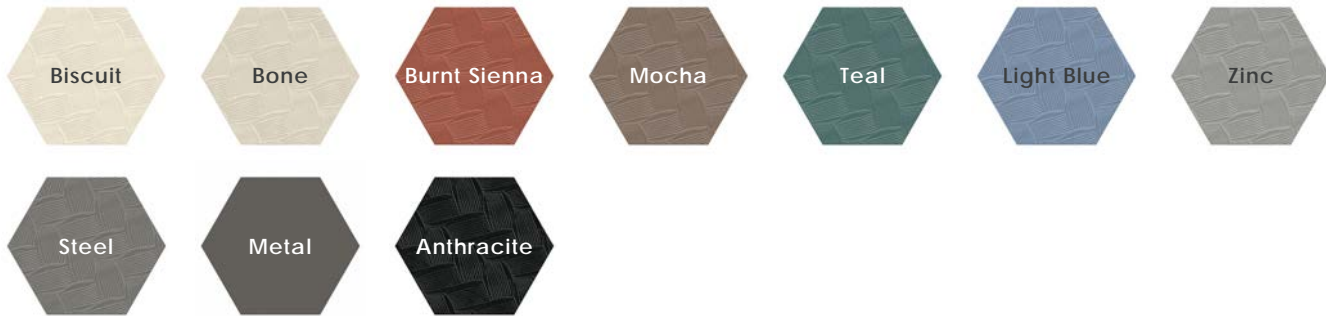

Grip Colors

Structured Colors

Fleck Colors

Fleck Structured Colors

Hexagon Colors

4"x4"x8.3mm Grip | Unglazed Porcelain

8"x9"x6mm Matte | Glazed Non Color-Body Porcelain

8"x9"x6mm Matte | Glazed Non Color-Body Porcelain