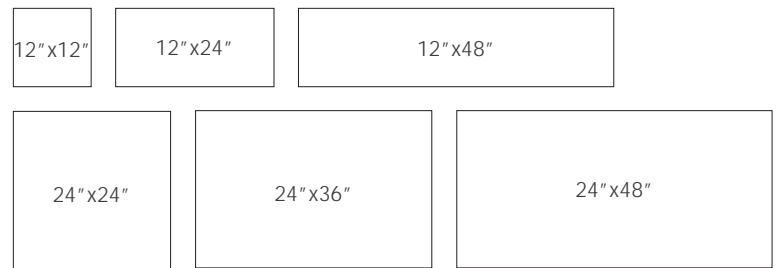

Colors

Sizes

Lead Time

1-2 Weeks

Location

USA

Technical Data

Specification Reference	Test Method	Test Result
DCOF	ANSI A326.3	Exterior, Wet (>0.55 Wet)
Water Absorption	ISO 10545-3	< 0.5%
Breaking Strength	ASTM C648	> 250 lbf
PEI	ASTM C1027	IV