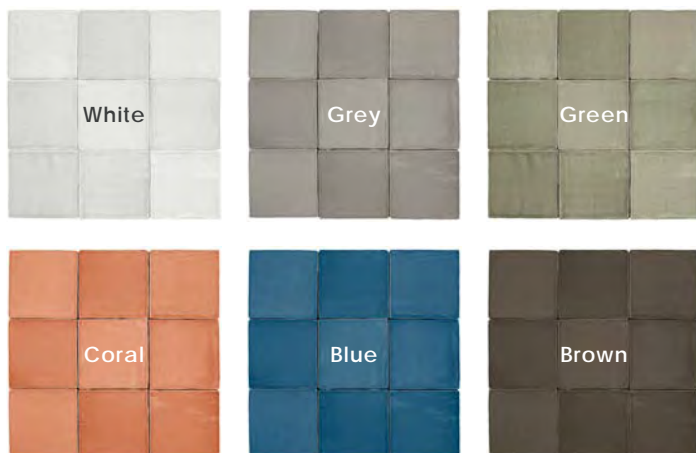

Description

Riviera ceramica wall tile embraces the hues of the coastline, with the whisper of olive trees and waves lapping against the sand. A full sensory experience through the depths of the Mediterranean.

Colors

Images represent the range.

Sizes

Technical Data

Specification Reference	Test Method	Test Result
DCOF	ANSI A326.3	Not Applicable
Water Absorption	ASTM C373	> 10%
Breaking Strength	ASTM C648	> 250 lbf

Color•Size•Finish Matrix

Color — Size & Thickness							
	White	Grey	Green	Coral	Blue	Brown	
2.5" x 5" x 8.5mm	Glossy	Glossy	Glossy	Glossy	Glossy	Glossy	
5" x 5" x 8.5mm	Glossy	Glossy	Glossy	Glossy	Glossy	Glossy	
Bullnose 2.5" x 5" x 8.5mm	Glossy	Glossy	Glossy	Glossy	Glossy	Glossy	

Chart indicates available size, color, finish and thickness options. Shaded block indicates not available. Sizing is nominal for field tile, trims, and decors.