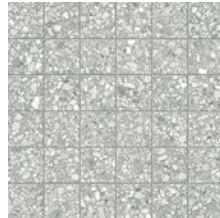

Mosaic

2" x 2" Mosaic on 12" x 12" x 8.4mm Sheet Matte

Ivory

Light Grey

Grey

Dark Grey

Color•Size•Finish Matrix

Color — Size & Thickness				
	Ivory	Light Grey	Grey	Dark Grey
10" x 24" x 8.4mm	Matte	Matte	Matte	Matte
12" x 24" x 8.4mm Rectified	Matte	Matte	Matte	Matte
32" x 32" x 10mm Rectified	Matte	Matte	Matte	Matte
Bullnose 3" x 24" x 8.4mm	Matte	Matte	Matte	Matte
				

Chart indicates available size, color, finish and thickness options. Shaded block indicates not available. Sizing is nominal for field tile, trims, and decors.