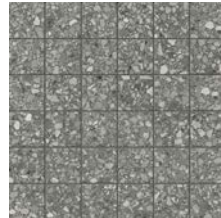

Mosaic

2" x 2" Mosaic on 12" x 12" x 8.4mm Sheet Matte

Ivory

Light Grey

Grey

Dark Grey

Color•Size•Finish Matrix

Color — Size & Thickness				
	Ivory	Light Grey	Grey	Dark Grey
10" x 24" x 8.4mm	Matte	Matte	Matte	Matte
12" x 24" x 8.4mm Rectified	Matte	Matte	Matte	Matte
32" x 32" x 10mm Rectified	Matte	Matte	Matte	Matte
Bullnose 3" x 24" x 8.4mm	Matte	Matte	Matte	Matte
				

Chart indicates available size, color, finish and thickness options. Shaded block indicates not available. Sizing is nominal for field tile, trims, and decors.