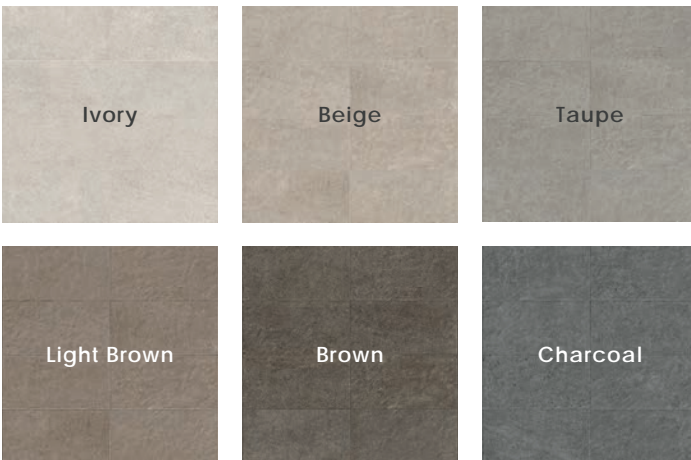

Colors

Images represent the range of the product.