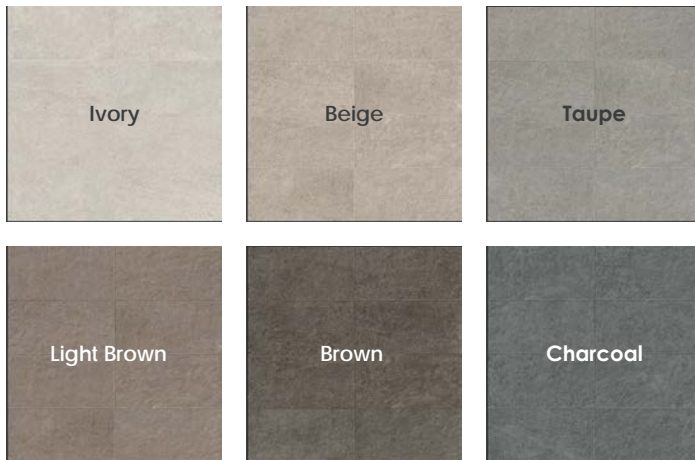

Beige

## Description

Vast porcelain tile gathers stones of intense character with balanced graphics to infinitely display contemporary limestones. With a refined palette of both warm and cool shades in an impeccable limestone aesthetic.

## Colors

Images represent the range of the product.