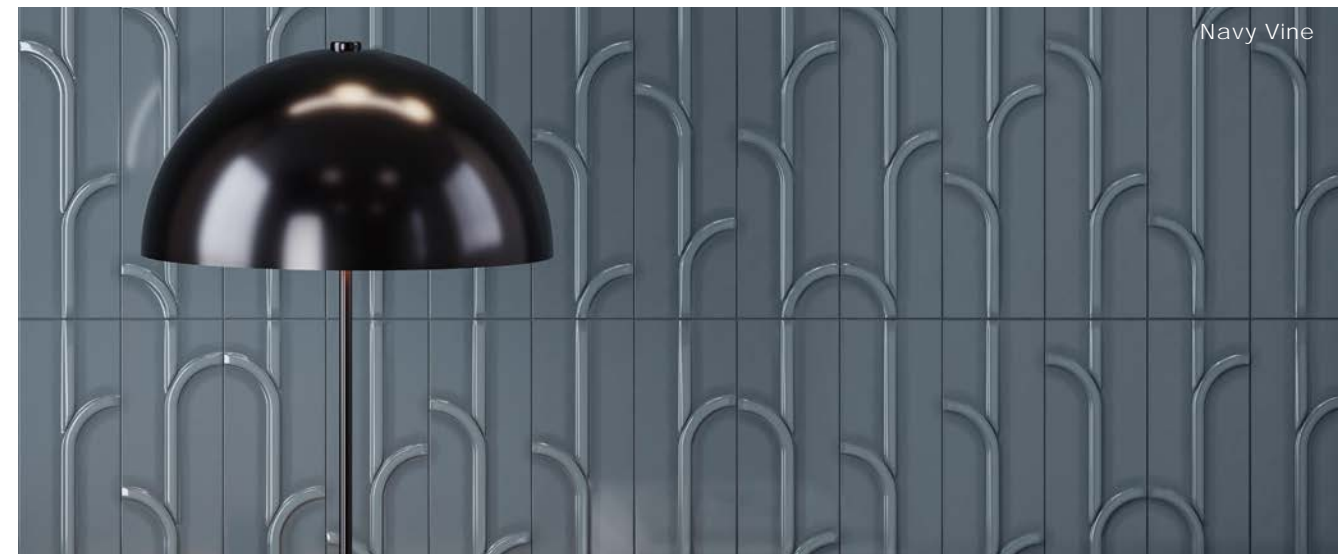

Color•Size•Finish Matrix

Color — Size & Thickness	White	Light Grey	Taupe	Silver	Blue Grey	Grey	Blue	Navy	Green	Mauve
3"x12"x9mm	Glossy	Glossy	Glossy	Glossy	Glossy	Glossy	Glossy	Glossy	Glossy	Glossy
Vine 3"x12"x9mm	Glossy	Glossy		Glossy		Glossy		Glossy	Glossy	
Array 3"x12"x9mm	Glossy	Glossy		Glossy		Glossy		Glossy	Glossy	
Linear 3"x12"x9mm	Glossy	Glossy		Glossy		Glossy		Glossy	Glossy	
Hexagon 6"x6"x9mm	Glossy	Glossy	Glossy	Glossy	Glossy	Glossy	Glossy	Glossy	Glossy	Glossy
Quarter Round 0.3"x12"x9mm	Glossy	Glossy	Glossy	Glossy	Glossy	Glossy	Glossy	Glossy	Glossy	Glossy

Chart indicates available size, color, finish and thickness options. Shaded block indicates not available. Sizing is nominal for field tile, trims, and decors.

2024v2