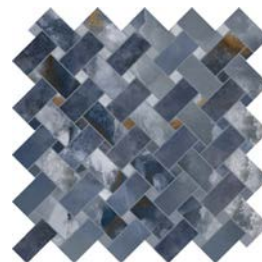

## Mosaics

Basketweave Mosaic on 12"x12"x9.5" mm Sheet | Matte or Polished

Ivory

Primrose

Emerald

Sapphire

Black

1"x1" Mosaic on 12"x12"x9.5" mm Sheet | Matte or Polished

Ivory

Primrose

Emerald

Sapphire

Black

2"x2" Mosaic on 12"x12"x9.5" mm Sheet | Matte or Polished

Ivory

Primrose