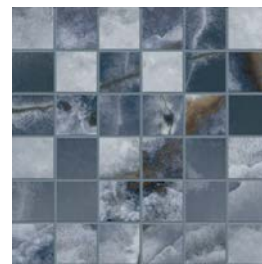

Mosaics

Basketweave Mosaic on 12"x12"x9.5" mm Sheet | Matte or Polished

1"x1" Mosaic on 12"x12"x9.5" mm Sheet | Matte or Polished

2"x2" Mosaic on 12"x12"x9.5" mm Sheet | Matte or Polished

Sapphire