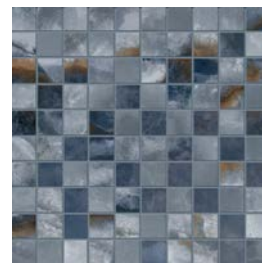

Mosaics

Basketweave Mosaic on 12"x12"x9.5" mm Sheet | Matte or Polished

1"x1" Mosaic on 12"x12"x9.5" mm Sheet | Matte or Polished

Sapphire

2"x2" Mosaic on 12"x12"x9.5" mm Sheet | Matte or Polished