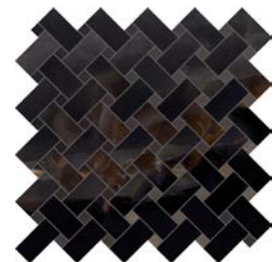

## Mosaics

Basketweave Mosaic on 12"x12"x9.5" mm Sheet | Matte or Polished

Ivory

Primrose

Emerald

Sapphire

Black

1"x1" Mosaic on 12"x12"x9.5" mm Sheet | Matte or Polished