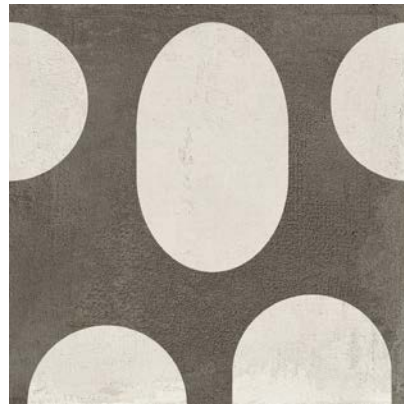

Body Type	Shade Variation
Glazed Color-Body Porcelain	V1

2024v1

Decor

Patter 8"x8"x8.5mm Matte

Geometric Mix
Nine random patterns.

Charcoal Bubble

Amber Geometric

Sky Geometric

Color•Size•Finish Matrix

Color — Size & Thickness	Ice	Ash	Sky	Amber	Terracotta	Silt	Charcoal
2" x 8" x 8.5mm	Glossy	Glossy	Glossy	Glossy	Glossy	Glossy	Glossy
8" x 8" x 8.5mm	Matte	Matte	Matte	Matte	Matte	Matte	Matte