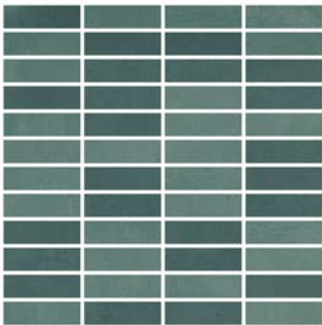

## Mosaics

1" x 3" Stacked Brick Mosaic on 12" x 12" x 9mm Sheet Matte

Evergreen & Teal

Denim & Blue Spruce

Rust & Terracotta

White

Black