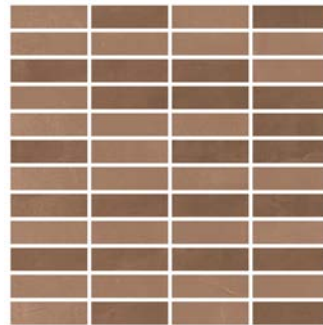

# RESIN COLORS

creative  
materials  
corporation

## Mosaics

1"x3" Stacked Brick Mosaic on 12"x12"x9mm Sheet Matte | Non-Rectified

Evergreen & Teal

Denim & Blue Spruce

Rust & Terracotta

Yellow

White

Black

# RESIN COLORS