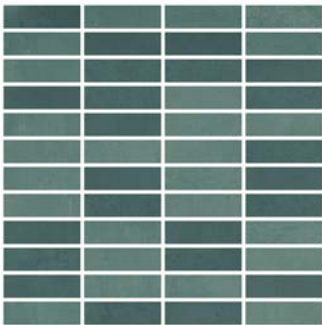

## Mosaics

1"x3" Stacked Brick Mosaic on 12"x12"x9mm Sheet Matte | Non-Rectified

Evergreen & Teal

Denim & Blue Spruce

Rust & Terracotta

Yellow

White

Black