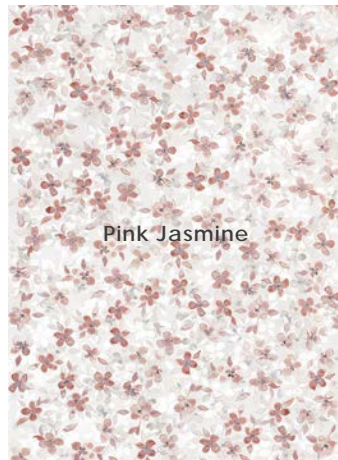

Lead Time

8-10 Weeks

Location

Italy

BOTANICALS

creative
materials
corporation

Colors | Gauged Panels 48"x110"x6mm

BOTANICALS

creative
materials
corporation

Sizes

24" x 48"

48" x 110"

Color•Size•Finish Matrix

Color — Size & Thickness						
	Willow	Jasmine	Ginkgo	Garden	Palm	Charm
24"x48"x9mm	Honed	Honed	Honed	Honed	Honed	Honed
Number of Graphics	1	4 Randomly Mixed	1	1	1	1