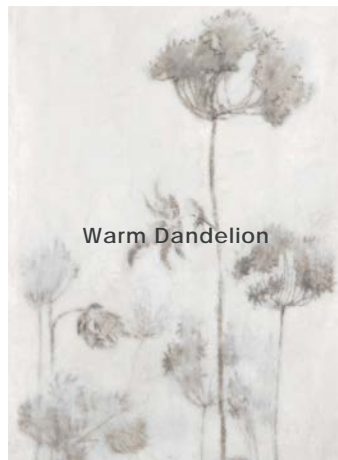

Lead Time

8-10 Weeks

Location

Italy

BOTANICALS

creative
materials
corporation

Colors | Gauged Panels 48"x110"x6mm

BOTANICALS

creative
materials
corporation

Sizes

24" x 48"

48" x 110"

Color•Size•Finish Matrix

Color — Size & Thickness						
	Willow	Jasmine	Ginkgo	Garden	Palm	Charm
24"x48"x9mm	Honed	Honed	Honed	Honed	Honed	Honed
Number of Graphics	1	4 Randomly Mixed	1	1	1	1