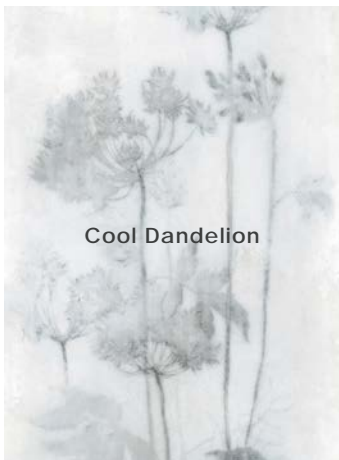

Lead Time

8-10 Weeks

Location

Italy

BOTANICALS

creative
materials
corporation

Colors | Gauged Panels 48"x110"x6mm

BOTANICALS

creative
materials
corporation

Sizes

24" x 48"

48" x 110"

Color•Size•Finish Matrix

Color — Size & Thickness						
	Willow	Jasmine	Ginkgo	Garden	Palm	Charm
24"x48"x9mm	Honed	Honed	Honed	Honed	Honed	Honed
Number of Graphics	1	4 Randomly Mixed	1	1	1	1