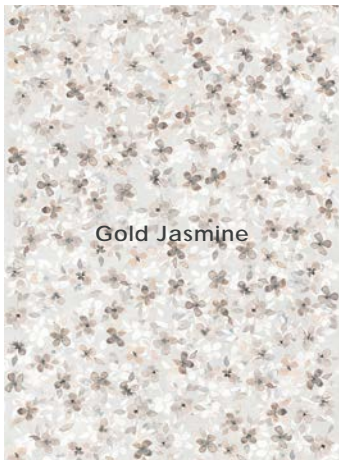

Body Type	Shade Variation
Standard • Unglazed Porcelain	V3
Gauged • Glazed Color-Body Porcelain	

Finish & Thickness

Honed, Polished | 6mm, 9mm
Finish varies per size and color –
Refer to Color•Size•Finish Matrix

Lead Time

8-10 Weeks

Location

Italy

BOTANICALS

creative
materials
corporation

Colors | Gauged Panels 48"x110"x6mm

BOTANICALS

creative
materials
corporation

Sizes

24" x 48"

48" x 110"

Color•Size•Finish Matrix

Color — Size & Thickness						
	Willow	Jasmine	Ginkgo	Garden	Palm	Charm
24"x48"x9mm	Honed	Honed	Honed	Honed	Honed	Honed
Number of Graphics	1	4 Randomly Mixed	1	1	1	1