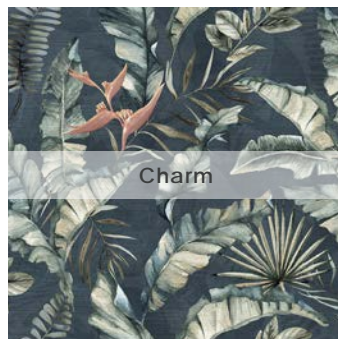

Charm

Technical Data

Specification Reference	Test Method	Test Result
DCOF	ANSI A326.3	Not Applicable
Water Absorption	ISO 10545-3	< 0.1%
Breaking Strength	ISO 10545-4	R>48 N/mm², S>1100N
Deep Abrasion Resistance	ISO 10545-6	< 150mm³

Body Type	Shade Variation
Standard • Unglazed Porcelain	V3
Gauged • Glazed Color-Body Porcelain	

Finish & Thickness

Matte, Polished | 6mm
Finish varies per size and color –
Refer to Color•Size•Finish Matrix

Lead Time

8-10 Weeks

Location

Italy

2024v2