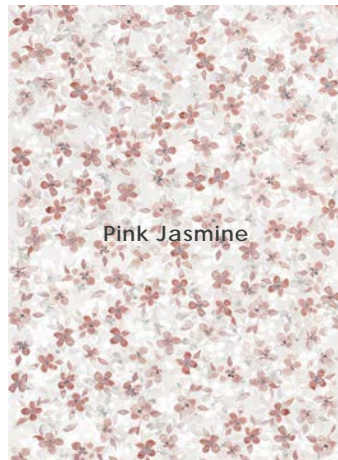

Lead Time

8-10 Weeks

Location

Italy

2024v2

BOTANICALS

creative
materials
corporation

Colors | Gauged Panels 48"x110"x6mm

BOTANICALS

creative
materials
corporation

Sizes

24" x 48"

48" x 110"

Color•Size•Finish Matrix

Color — Size & Thickness						
	Willow	Jasmine	Ginkgo	Garden	Palm	Charm
24" x48" x6mm Rectified	Matte	Matte	Matte	Matte	Matte	Matte
Number of Graphics	1	4 Randomly Mixed	1	1	1	1