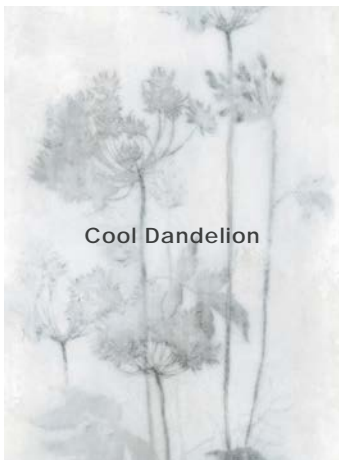

Lead Time

8-10 Weeks

Location

Italy

2024v2

BOTANICALS

creative
materials
corporation

Colors | Gauged Panels 48"x110"x6mm

BOTANICALS

creative
materials
corporation

Sizes

24" x 48"

48" x 110"

Color•Size•Finish Matrix

Color — Size & Thickness						
	Willow	Jasmine	Ginkgo	Garden	Palm	Charm
24" x48" x6mm Rectified	Matte	Matte	Matte	Matte	Matte	Matte
Number of Graphics	1	4 Randomly Mixed	1	1	1	1