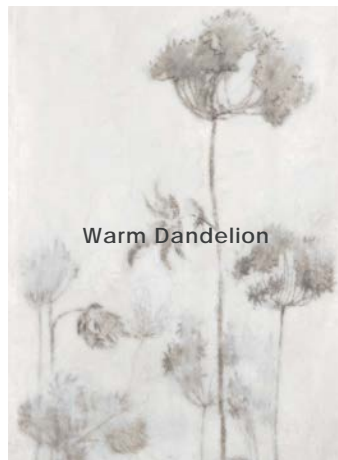

Lead Time

8-10 Weeks

Location

Italy

2024v2

BOTANICALS

creative
materials
corporation

Colors | Gauged Panels 48"x110"x6mm

BOTANICALS

creative
materials
corporation

Sizes

24" x 48"

48" x 110"

Color•Size•Finish Matrix

Color — Size & Thickness						
	Willow	Jasmine	Ginkgo	Garden	Palm	Charm
24" x48" x6mm Rectified	Matte	Matte	Matte	Matte	Matte	Matte
Number of Graphics	1	4 Randomly Mixed	1	1	1	1