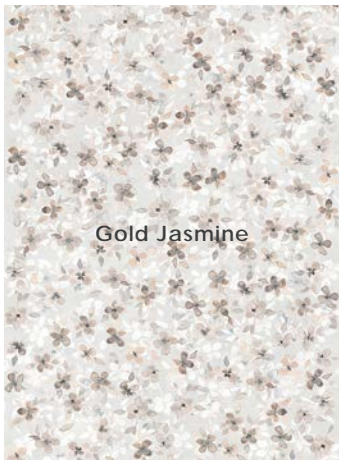

Body Type	Shade Variation
Standard • Unglazed Porcelain	V3
Gauged • Glazed Color-Body Porcelain	

Finish & Thickness

Matte, Polished | 6mm
Finish varies per size and color –
Refer to Color•Size•Finish Matrix

Lead Time

8-10 Weeks

Location

Italy

2024v2

BOTANICALS

creative
materials
corporation

Colors | Gauged Panels 48"x110"x6mm

BOTANICALS

creative
materials
corporation

Sizes

24" x 48"

48" x 110"

Color•Size•Finish Matrix

Color — Size & Thickness						
	Willow	Jasmine	Ginkgo	Garden	Palm	Charm
24" x48" x6mm Rectified	Matte	Matte	Matte	Matte	Matte	Matte
Number of Graphics	1	4 Randomly Mixed	1	1	1	1