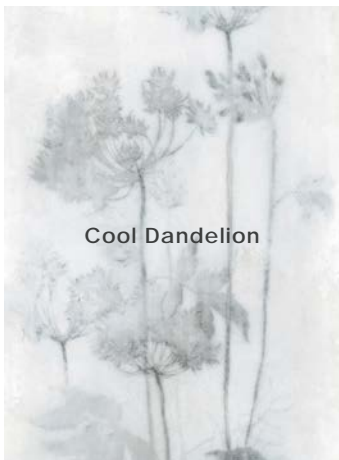

Lead Time

8-10 Weeks

Location

Italy

2026

BOTANICALS

creative
materials
corporation

Colors | 48"x110"x6mm

BOTANICALS

creative
materials
corporation

Green Watercolor

Willow

Sizes

24" x 48"

48" x 110"

Color•Size•Finish Matrix