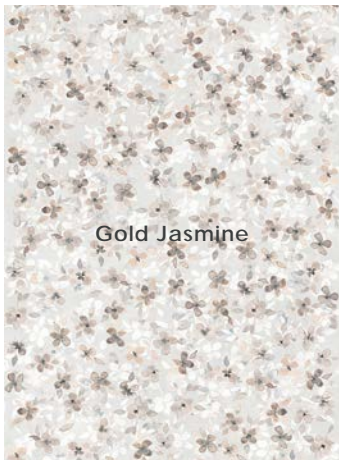

Lead Time

8-10 Weeks

Location

Italy

2026

BOTANICALS

creative
materials
corporation

Colors | 48"x110"x6mm