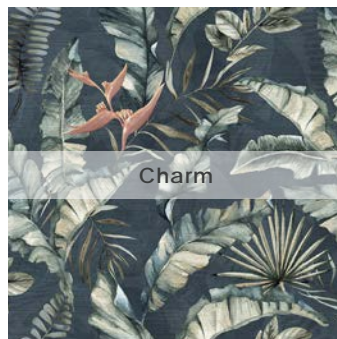

Description

Botanicals porcelain tile livens walls with the beauty of scenic inspirations, offering a fresh perspective. Creativity is easily nurtured through rediscovering the landscape of nature.

Colors | 24"x48"x9mm

Color — Size & Thickness			
	Cool Dandelion	Warm Dandelion	Charm Gold
48"x110"x6mm Rectified	Polished	Polished	Honed
Number of Graphics	3 Randomly Mixed	3 Randomly Mixed	1

Chart indicates available size, color, finish and thickness options. Shaded block indicates not available. Sizing is nominal for field tile, trims, and decors.