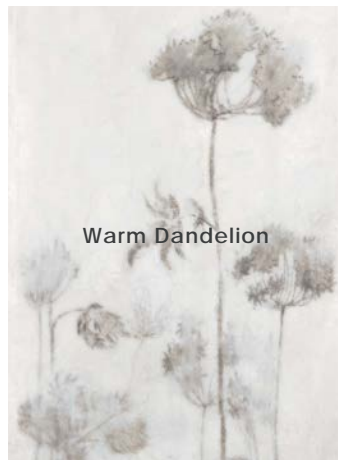

Lead Time

8-10 Weeks

Location

Italy

2026

BOTANICALS

creative
materials
corporation

Colors | 48"x110"x6mm

BOTANICALS

creative
materials
corporation

Green Watercolor

Willow

Sizes

24" x 48"

48" x 110"

Color•Size•Finish Matrix