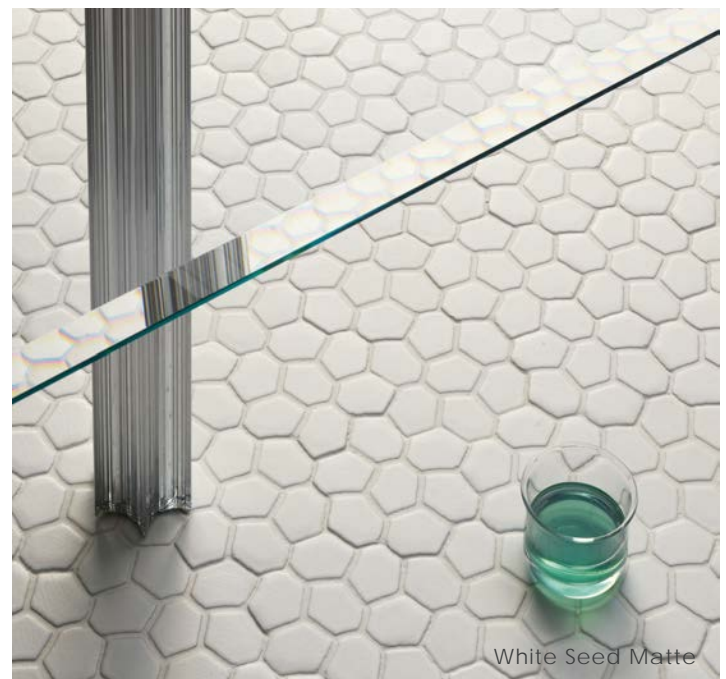

Lead Time

8-10 Weeks

Location

Spain

Body Type	Shade Variation
Glazed Non Color-Body Porcelain	V1

2024V2

Color•Size•Finish Matrix

Color — Size & Thickness		
Flower	White	Grey
9" x 15" x 9mm Sheet	Glossy Matte	Glossy Matte

Color — Size & Thickness		
Seed	White	Grey
9" x 15" x 9mm Sheet	Glossy Matte	Glossy Matte

Chart indicates available size, color, finish and thickness options. Shaded block indicates not available. Sizing is nominal for field tile, trims, and decors.