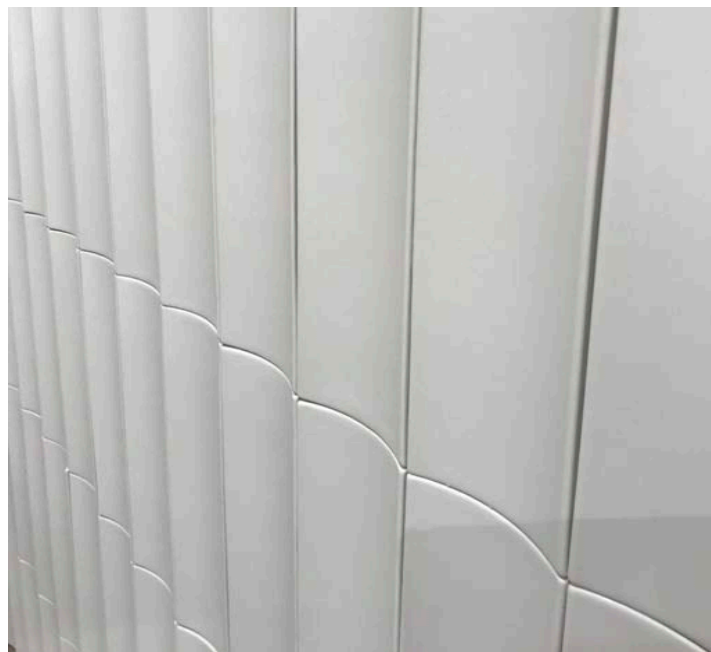

ICELANDIC - FLUTED