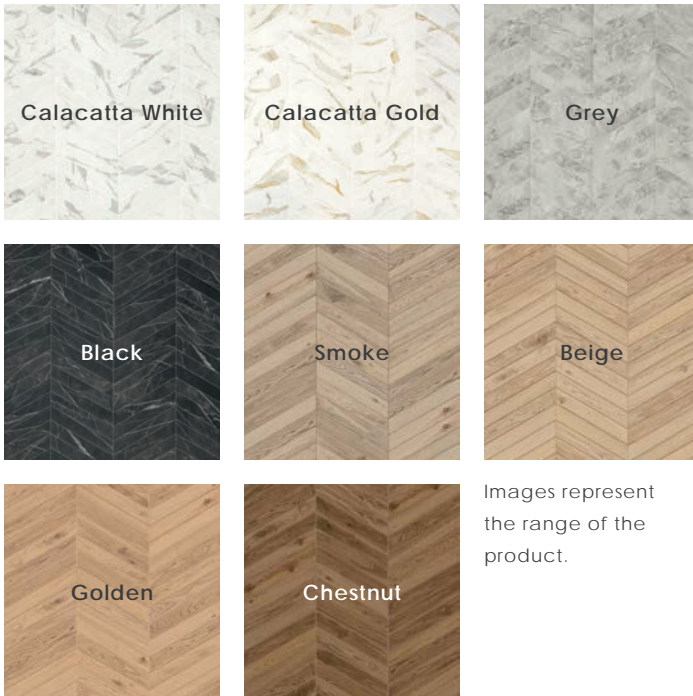

Colors

Images represent the range of the product.