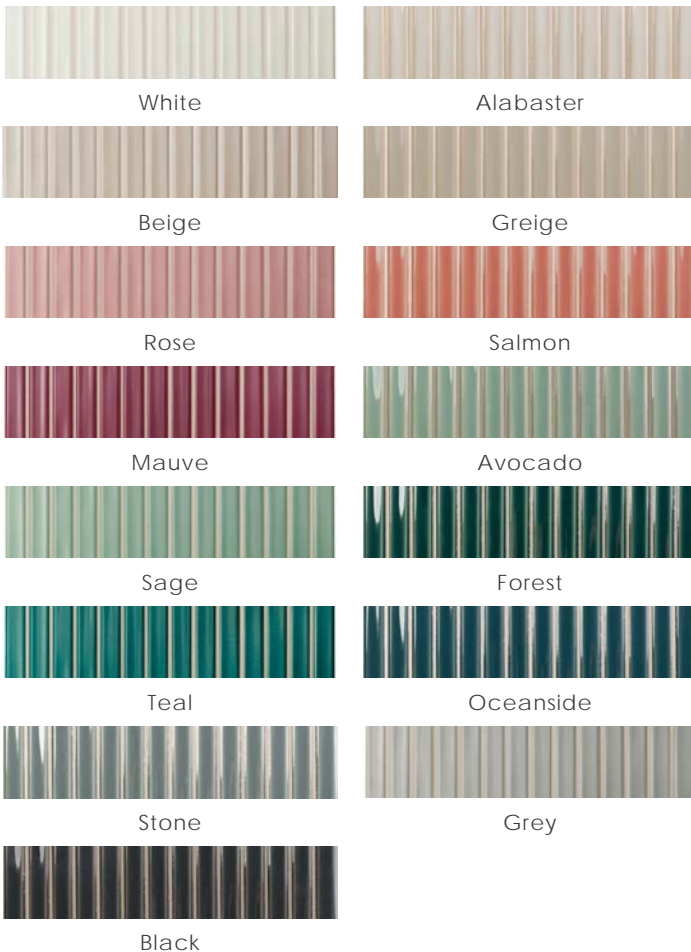

Colors

Sizes

Finish & Thickness

Glossy, Matte | 8.5mm
Finish varies per size and color –
Refer to Color•Size•Finish Matrix

Lead Time

8-10 Weeks |
Domestic inventory available
at premium pricing with 2-3
week lead time

Location

Spain

Technical Data

Specification Reference	Test Method	Test Result
DCOF	ANSI A326.3	Not Applicable
Water Absorption	ISO 10545-3	> 10%
Breaking Strength	ISO 10545-4	R>12 N/mm²

Body Type	Shade Variation
Ceramic	V2

2024v1