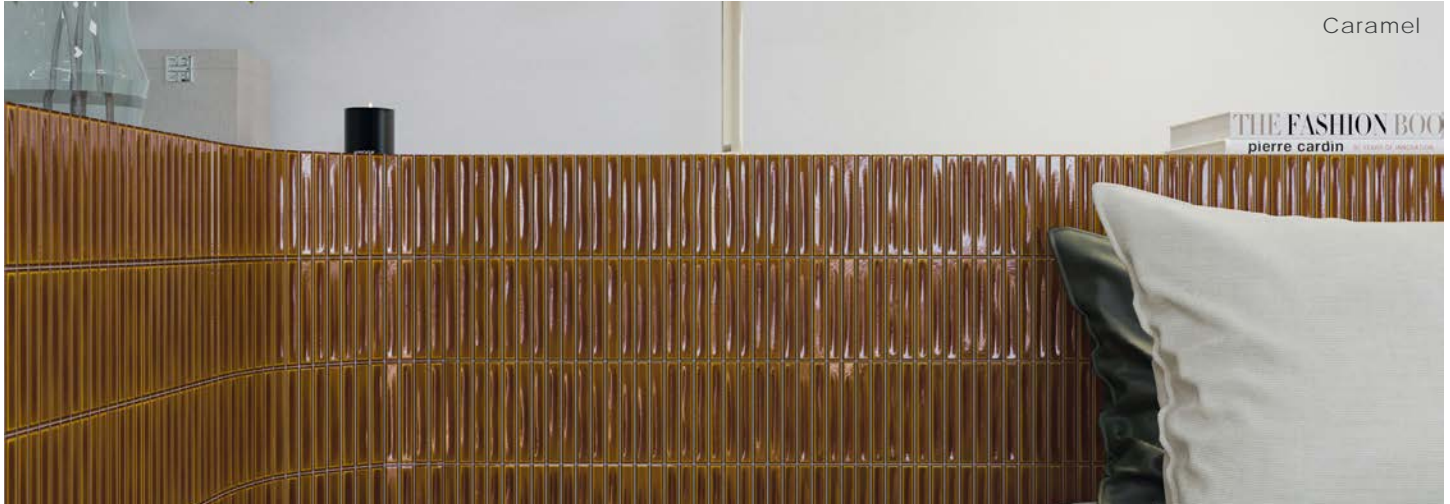

Description

Stacked wall tile opens design possibilities using colors and lines on interior walls. The extensive collection offers palettes of both neutrality and vibrancy, allowing for soft or loud expressions. Easily wrap columns using scissors to cut the product and round corners to create jaw-dropping designs in any setting.

2024v1

Caramel

Description

Combine colors and sizes throughout the Stacked collection to create buzz-worthy interiors that indulge the senses. For the truly adventurous, it can create unexpected, fun spaces that impress any observer.