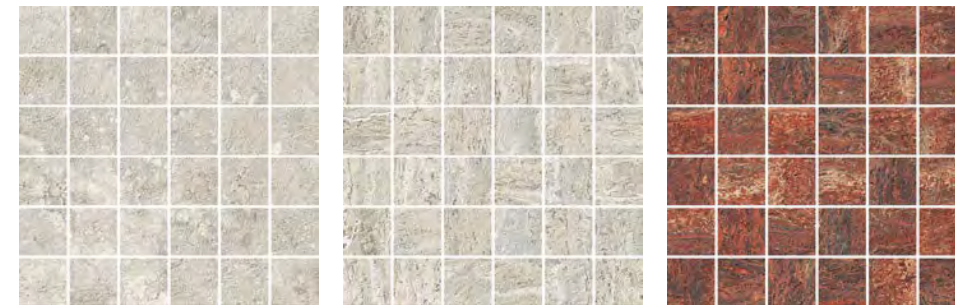

## Pattern Suggestions

Staggered 3D 48"x48"x9mm Matte | Rectified | Three Piece Set

White Vein Cut      Beige Vein Cut      Grey Vein Cut      Red Vein Cut

The decoration combines a listel laid flatly with a listel which longer side is installed overlapping. This creates a module with an original three-dimensional effect. The overlapping is possible thanks to the engraving made on the back of the strip, which generates the 3D effect.

## Mosaics

2"x2" Mosaic on 12"x12"x9mm Sheet Matte | Rectified

White Cross Cut      White Vein Cut      Beige Cross Cut      Beige Vein Cut

Grey Cross Cut      Grey Vein Cut      Red Vein Cut

Muretto Mosaic on 12"x12"x9mm Sheet Matte | Rectified

White Cross Cut      White Vein Cut      Beige Cross Cut      Beige Vein Cut

Grey Cross Cut      Grey Vein Cut      Red Vein Cut