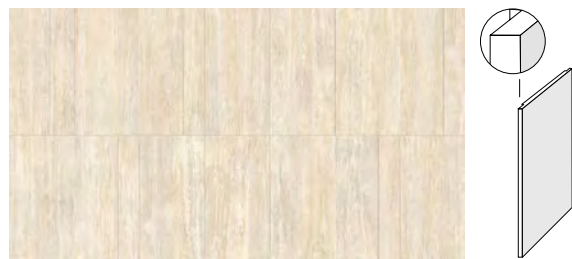

Pattern Suggestion