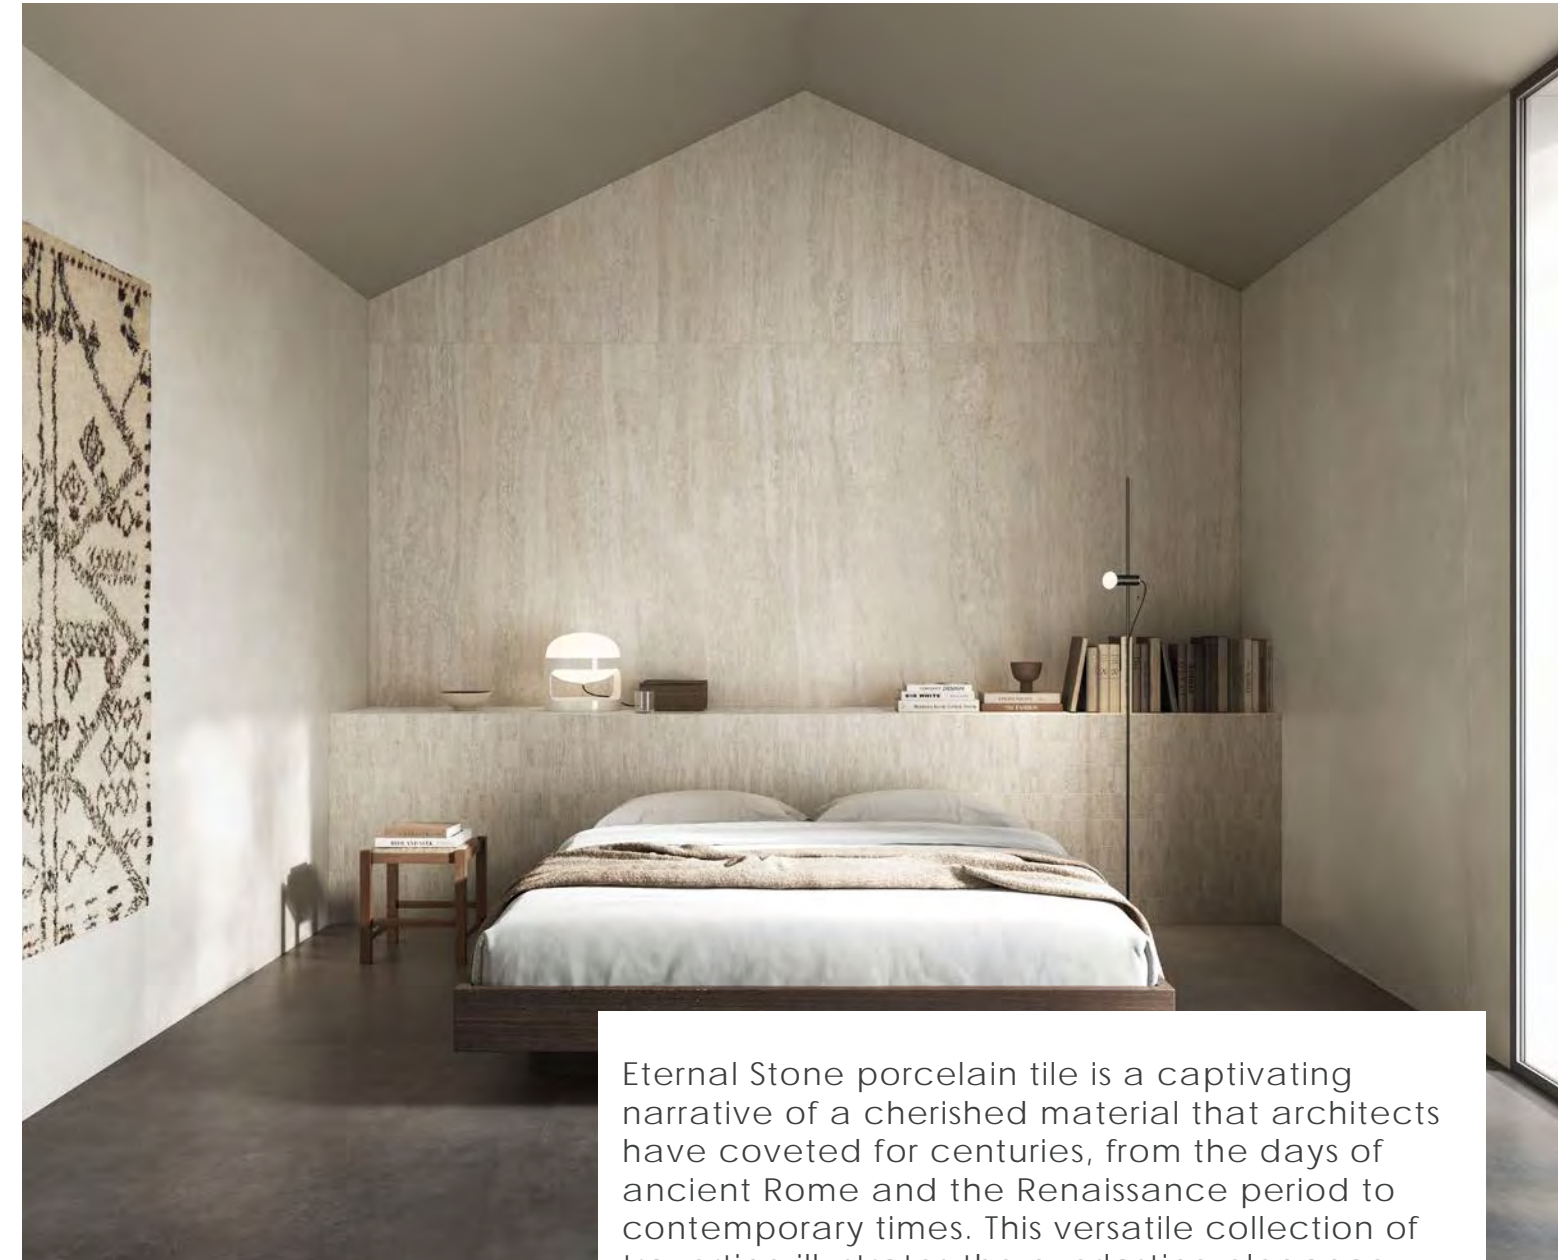

# Travertine

Two popular techniques are used when cutting stone: Cross Cut and Vein Cut.

Cross Cut creates a cloudy aesthetic by cutting perpendicular to the direction of layering, which produces a balanced and harmonious look. On the other hand, Vein Cut follows the direction of layering, emphasizing the veins' elongated and sinuous design.

Cross Cut offers a subtle look with a touch of elegance, while Vein Cut is ideal for projects that want to showcase the intricate patterns.

Where we celebrate the timeless allure of travertine, a material revered since ancient times.

Eternal Stone porcelain tile is a captivating narrative of a cherished material that architects have coveted for centuries, from the days of ancient Rome and the Renaissance period to contemporary times. This versatile collection of travertine illustrates the everlasting elegance and charm of the stone, with a diverse assortment of colors that range from cool to warm, exuding a welcoming ambiance.