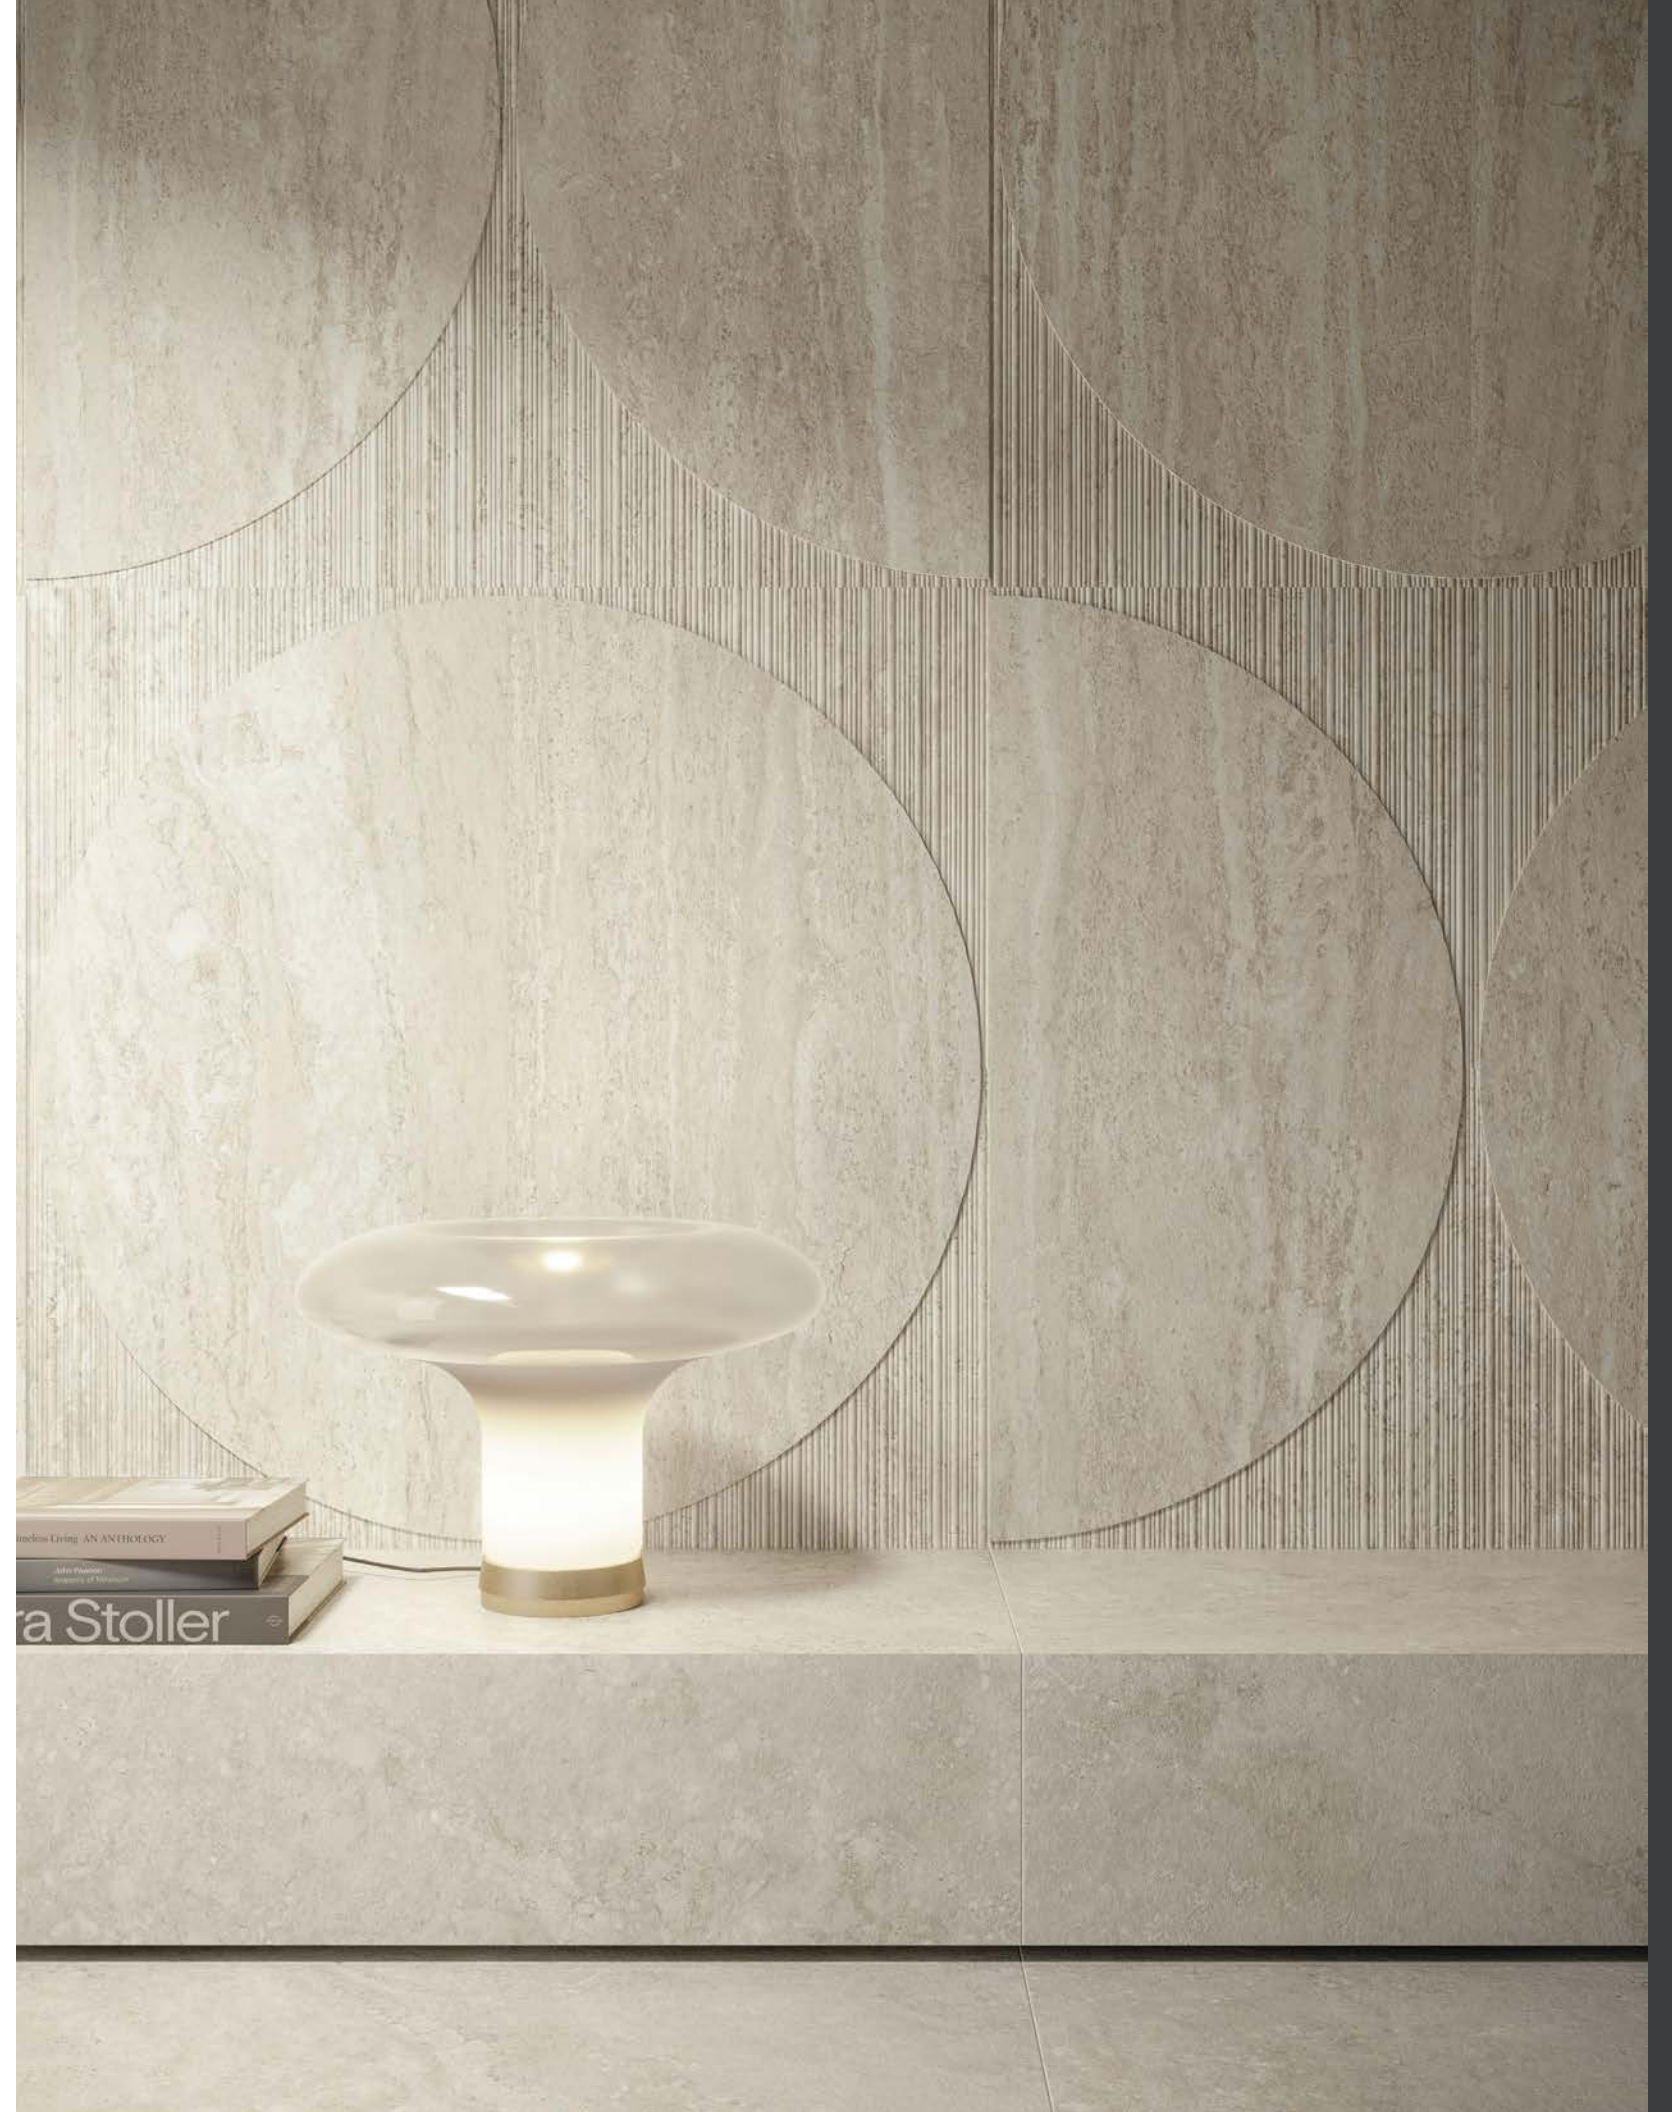

Travertine

Two popular techniques are used when cutting stone: Cross Cut and Vein Cut.

Cross Cut creates a cloudy aesthetic by cutting perpendicular to the direction of layering, which produces a balanced and harmonious look. On the other hand, Vein Cut follows the direction of layering, emphasizing the veins' elongated and sinuous design.

Cross Cut offers a subtle look with a touch of elegance, while Vein Cut is ideal for projects that want to showcase the intricate patterns.