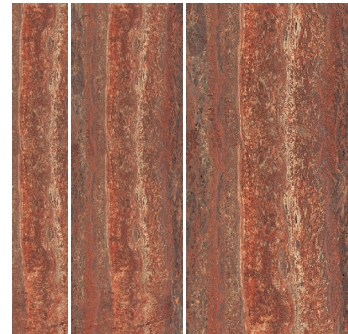

Colors

White Cross Cut

White Vein Cut

White Vein Cut Linear

Beige Cross Cut

Beige Vein Cut

Beige Vein Cut Linear

Grey Cross Cut

Body Type	Shade Variation
Unglazed Porcelain	V2

Decor

Semicircle 3D 48"x48"x9mm Matte | Rectified | Two Piece Set

White Vein Cut

Beige Vein Cut

Grey Vein Cut

Red Vein Cut

The decoration combines the vein cut tile and the ribbed deco in two complementary modules: the internal half moon is in relief compared to the external portion of the piece, creating a module with a three-dimensional effect that further enhances the geometric motifs.

Pattern Suggestions

Decor

Staggered 3D 48"x48"x9mm Matte | Rectified | Three Piece Set

White Vein Cut

Beige Vein Cut

Grey Vein Cut

Red Vein Cut

The decoration combines a listel laid flatly with a listel which longer side is installed overlapping. This creates a module with an original three-dimensional effect. The overlapping is possible thanks to the engraving made on the back of the strip, which generates the 3D effect.

Pattern Suggestion

Mosaics

2"x2" Mosaic on 12"x12"x9mm Sheet Matte | Rectified

White Cross Cut

White Vein Cut

Beige Cross Cut

Beige Vein Cut

Grey Cross Cut