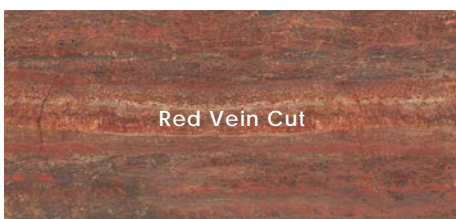

Red Vein Cut