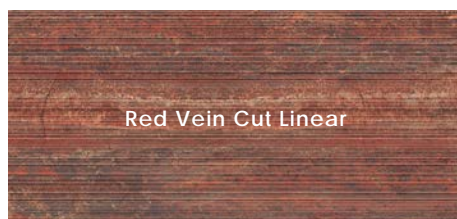

Colors

White Cross Cut

White Vein Cut

White Vein Cut Linear

Beige Cross Cut

Beige Vein Cut

Beige Vein Cut Linear

Grey Cross Cut

Grey Vein Cut

Grey Vein Cut Linear

Red Vein Cut

Red Vein Cut Linear

2024V3

Red Vein Cut

Grey Vein Cut Semicircle 3D

Sizes