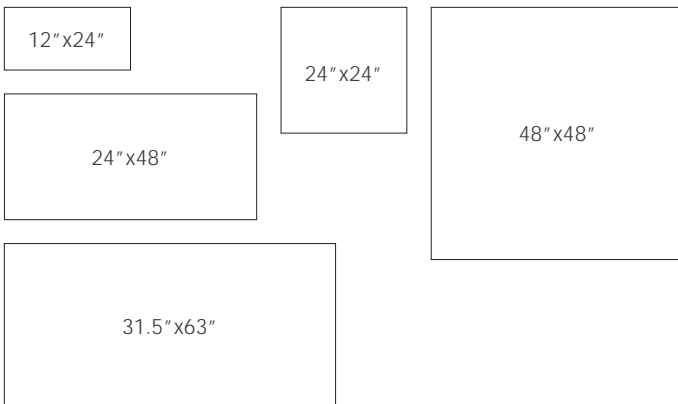

Grey Vein Cut

Grey Vein Cut Linear

Red Vein Cut

Red Vein Cut Linear

2024V3

Red Vein Cut

Grey Vein Cut Semicircle 3D

Sizes