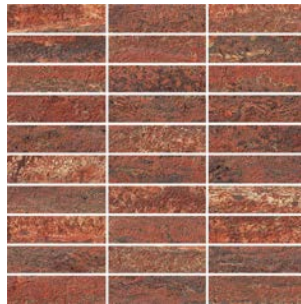

Colors

White Cross Cut

White Vein Cut

White Vein Cut Linear

Beige Cross Cut

Beige Vein Cut

Beige Vein Cut Linear

Grey Cross Cut

Grey Vein Cut

Red Vein Cut

Muretto Mosaic on 12"x12"x9mm Sheet Matte | Rectified

White Cross Cut

White Vein Cut

Beige Cross Cut

Beige Vein Cut

Grey Cross Cut

Grey Vein Cut

Red Vein Cut

Color•Size•Finish Matrix

Color — Size & Thickness											
	White Vein Cut	White Cross Cut	White Linear	Beige Vein Cut	Beige Cross Cut	Beige Linear	Grey Vein Cut	Grey Cross Cut	Grey Linear	Red Vein Cut	Red Linear
12" x 24" x 9mm Rectified	Matte			Matte			Matte				
24" x 24" x 9mm Rectified		Matte			Matte			Matte			
24" x 48" x 9mm Rectified	Grip Matte	Matte	Matte	Grip Matte	Matte	Matte	Grip Matte	Matte	Matte	Matte	Matte
48" x 48" x 9mm Rectified		Matte			Matte			Matte			
31.5" x 63" x 9mm Rectified	Matte			Matte			Matte			Matte	
Bullnose 3" x 24" x 9mm Rectified	Matte	Matte		Matte	Matte		Matte	Matte		Matte	
											
Stairtread With Bullnose Edge 13" x 48" x 9mm Rectified	Matte	Matte		Matte	Matte		Matte	Matte		Matte	
											