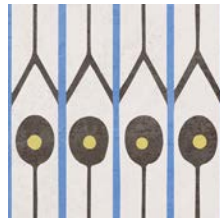

## Description

Modern Patchwork porcelain tile encompasses a meticulously curated assortment of creative geometric patterns in a trend-worthy color palette. Create repetitious and harmonious visual rhythms for commercial designs. Prepare to transform any space into a statement of elegant eclecticism.

## Colors

White

Diamond

Picket

Chain

Geometric

## Color•Size•Finish Matrix

Color — Size & Thickness					
	White	Diamond	Picket	Chain	Geometric
12"x12"x10mm	Natural	Natural	Natural	Natural	Natural

Chart indicates available size, color, finish and thickness options. Shaded block indicates not available. Sizing is nominal for field tile, trims, and decors.