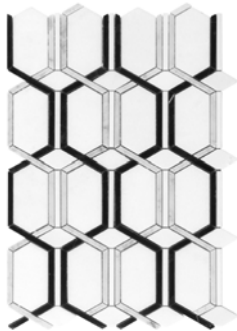

Art Deco Mosaic on
9.57" x 14.06" x 8mm Sheet
Natural

Geo Mosaic on
11.81" x 11.81" x 8mm Sheet
Natural

Chevron Mix Mosaic on
10.43" x 11.81" x 10mm Sheet
Natural

Fan Mosaic on
8.26" x 8.26" x 10mm Sheet
Natural

Piazza Mosaic on
11.81" x 11.81" x 8mm Sheet
Natural

Maze Mosaic on
11.89" x 11.89" x 8mm Sheet
Natural

Regent Mosaic on
11.54" x 11.54" x 10mm Sheet
Natural

Lattice Mosaic on
11.81" x 11.81" x 8mm Sheet
Natural

Finish & Thickness

Natural | 8mm, 10mm
Finish varies per design

Lead Time

2-3 Weeks
Domestic Inventory

Location

China

Body Type

Natural Stone