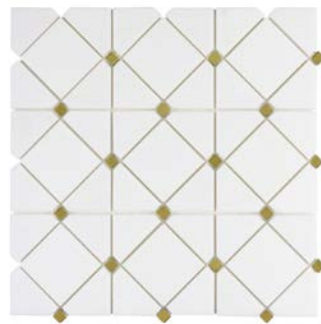

Piazza Mosaic on
11.81" x 11.81" x 8mm Sheet
Natural

Maze Mosaic on
11.89" x 11.89" x 8mm Sheet
Natural

Regent Mosaic on
11.54" x 11.54" x 10mm Sheet
Natural

Lattice Mosaic on
11.81" x 11.81" x 8mm Sheet
Natural

MYTHOS MOSAICS

creative
materials
corporation

Grid Mosaic on
12.05"x12.05"x10mm Sheet
Natural

Hexagon Frame Mosaic on
9.125"x10.5"x10mm Sheet
Natural

Radiant Mosaic on
11.64"x12.7"x8mm Sheet
Natural

Fence Mosaic on
11.25"x12.5"x8mm Sheet
Natural

Silver Square Weave
Mosaic on
11.73"x11.73"x8mm Sheet
Natural

Gold Square Weave
Mosaic on
11.73"x11.73"x8mm Sheet
Natural

Arrow Mosaic on
13"x10.62"x8mm Sheet
Natural

Gold Arrow Mosaic on
14.12"x13.46"x8mm Sheet
Natural

Silver Kaleidoscope
Mosaic on
8.95"x10.36"x8mm Sheet
Natural

Gold Kaleidoscope
Mosaic on
8.95"x10.36"x8mm Sheet
Natural

Hexagon and Dot
Mosaic on
11.73"x11.73"x8mm Sheet
Natural

Link Mosaic on
11.22"x12.28"x8mm Sheet
Natural