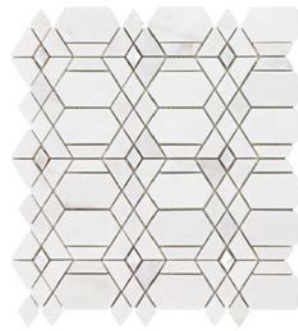

MYTHOS MOSAICS

creative
materials
corporation

Grid Mosaic on
12.05"x12.05"x10mm Sheet
Natural

Hexagon Frame Mosaic on
9.125"x10.5"x10mm Sheet
Natural

Radiant Mosaic on
11.64"x12.7"x8mm Sheet
Natural

Fence Mosaic on
11.25"x12.5"x8mm Sheet
Natural

Silver Square Weave
Mosaic on
11.73"x11.73"x8mm Sheet
Natural

Gold Square Weave
Mosaic on
11.73"x11.73"x8mm Sheet
Natural

Arrow Mosaic on
13"x10.62"x8mm Sheet
Natural

Gold Arrow Mosaic on
14.12"x13.46"x8mm Sheet
Natural