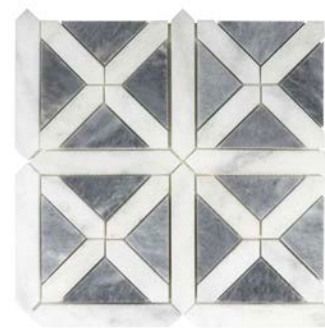

Art Deco Mosaic on
9.57" x 14.06" x 8mm Sheet
Natural

Geo Mosaic on
11.81" x 11.81" x 8mm Sheet
Natural

Chevron Mix Mosaic on
10.43" x 11.81" x 10mm Sheet
Natural

Fan Mosaic on
8.26" x 8.26" x 10mm Sheet
Natural

Piazza Mosaic on
11.81" x 11.81" x 8mm Sheet
Natural

Maze Mosaic on
11.89" x 11.89" x 8mm Sheet
Natural

Regent Mosaic on
11.54" x 11.54" x 10mm Sheet
Natural

Lattice Mosaic on
11.81" x 11.81" x 8mm Sheet
Natural