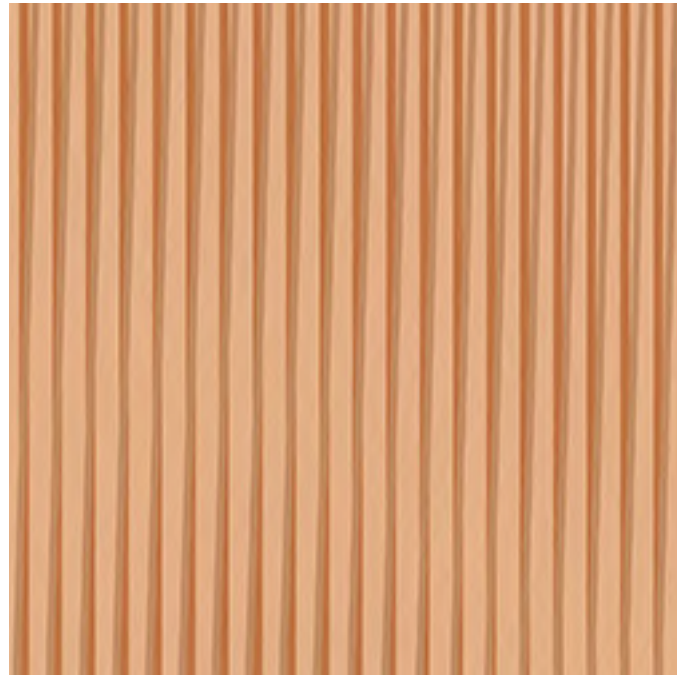

PULSATION GAUGED PORCELAIN

Pulsation Gauged Porcelain embraces shading, infusing design with a limitless visual dynamism. It generates a one-of-a-kind optical illusion, resulting in delicate, softly shaded backdrops that instill surfaces with graceful vibrancy. This intricate effect emerges from the interaction of two overlapping, slightly shifted grids, further enriched by blending three colors to attain each unique nuance.

2024

PULSATION GAUGED PORCELAIN

An optical illusion that produces gentle, softly shaded backdrops.

creative materials corporation