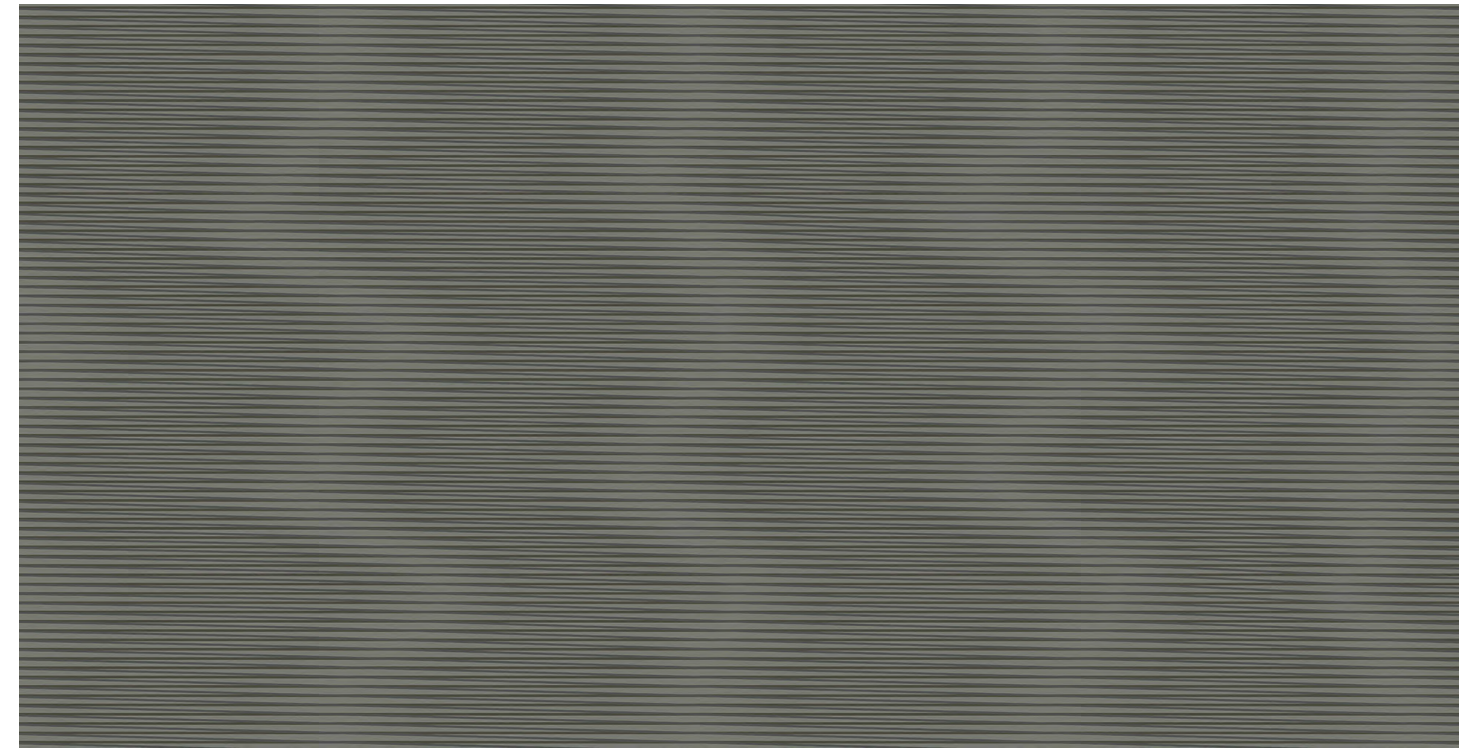

By layering two identical grids that are slightly offset at various angles, a special effect is achieved. This intentional design decision transforms what was once viewed as a graphic flaw into an artistic statement.

This alternate in appearance and perception engenders captivating atmospheres. It's an invitation to engage in a harmonious exchange with the space around you.