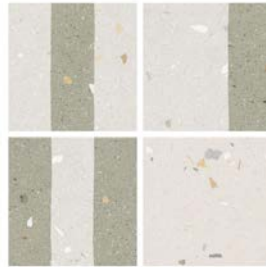

2025v1

Sizes

Mosaic

2" x 2" Mosaic on 12" x 12" x 9mm Sheet Matte | Porcelain

Decor

Bands 8"x8"x8mm Matte | Porcelain

IMPORTANT NOTE: This product is packaged randomly, and you may notice percentage variations from one box to another. Please note that the guidelines below are general and not specific to any individual package. The images shown represent four pieces in no particular order: Solid, Off-Set Line, Middle Line, Reverse Middle Line.

- Solid: Approximately 50%
- Middle Line: Approximately 12.5%
- Off-Set Line: Approximately 25%
- Reverse Middle Line: Approximately 12.5%

Greige & White Bands

Taupe & White Bands

Green & White Bands

Blue & White Bands

Clay & White Bands

Bands 8"x8"x8mm Matte & Glossy | Porcelain

IMPORTANT NOTE: This product is packaged randomly, and you may notice percentage variations from one box to another. Please note that the guidelines below are general and not specific to any individual package. The images shown represent four pieces in no particular order: Solid, Off-Set Line, Middle Line, Reverse Middle Line.