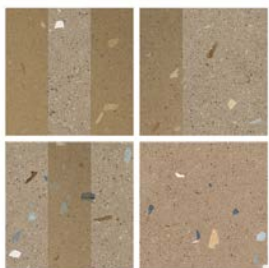

Multicolor Arc

Description

Sprinkles - the perfect way to bring a playful twist to traditional terrazzo. Delightful patterns create unexpected spaces while creating a striking cohesion between floors and walls. Each background hue finds its perfect complement in the organic shapes that inspired the naming of this collection.

- Solid: Approximately 50%
- Middle Line: Approximately 12.5%
- Off-Set Line: Approximately 25%
- Reverse Middle Line: Approximately 12.5%

Greige & White Bands

Taupe & White Bands

Green & White Bands

Blue & White Bands

Clay & White Bands

Bands 8"x8"x8mm Matte & Glossy | Porcelain

IMPORTANT NOTE: This product is packaged randomly, and you may notice percentage variations from one box to another. Please note that the guidelines below are general and not specific to any individual package. The images shown represent four pieces in no particular order: Solid, Off-Set Line, Middle Line, Reverse Middle Line.

- Solid: Approximately 50%
- Middle Line: Approximately 12.5%
- Off-Set Line: Approximately 25%
- Reverse Middle Line: Approximately 12.5%

Greige Bands

Taupe Bands

Green Bands

Blue Bands

Clay Bands

Decor

Abstract 8"x8"x8mm Matte | Porcelain