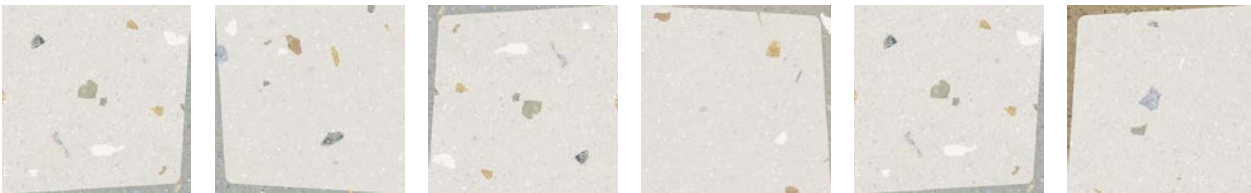

Angles 8"x8"x8mm Matte | This product consists of randomly mixed designs. Examples are shown below.

Multicolor