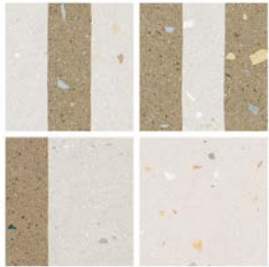

2025v1

Sizes

Mosaic

2" x 2" Mosaic on 12" x 12" x 9mm Sheet Matte | Porcelain

Decor

Bands 8"x8"x8mm Matte | Porcelain

IMPORTANT NOTE: This product is packaged randomly, and you may notice percentage variations from one box to another. Please note that the guidelines below are general and not specific to any individual package. The images shown represent four pieces in no particular order: Solid, Off-Set Line, Middle Line, Reverse Middle Line.

- Solid: Approximately 50%
- Middle Line: Approximately 12.5%
- Off-Set Line: Approximately 25%
- Reverse Middle Line: Approximately 12.5%

Greige & White Bands

Taupe & White Bands

Green & White Bands

Blue & White Bands

Clay & White Bands

Bands 8"x8"x8mm Matte & Glossy | Porcelain

IMPORTANT NOTE: This product is packaged randomly, and you may notice percentage variations from one box to another. Please note that the guidelines below are general and not specific to any individual package. The images shown represent four pieces in no particular order: Solid, Off-Set Line, Middle Line, Reverse Middle Line.

- Solid: Approximately 50%
- Middle Line: Approximately 12.5%
- Off-Set Line: Approximately 25%
- Reverse Middle Line: Approximately 12.5%

Greige Bands

Taupe Bands

Green Bands

Blue Bands

Clay Bands

Decor

Abstract 8"x8"x8mm Matte | Porcelain