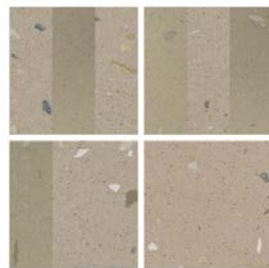

2025v1

Sizes

Mosaic

2" x 2" Mosaic on 12" x 12" x 9mm Sheet Matte | Porcelain

Decor

Bands 8"x8"x8mm Matte | Porcelain

IMPORTANT NOTE: This product is packaged randomly, and you may notice percentage variations from one box to another. Please note that the guidelines below are general and not specific to any individual package. The images shown represent four pieces in no particular order: Solid, Off-Set Line, Middle Line, Reverse Middle Line.

- Solid: Approximately 50%
- Middle Line: Approximately 12.5%
- Off-Set Line: Approximately 25%
- Reverse Middle Line: Approximately 12.5%

Greige & White Bands

Taupe & White Bands

Green & White Bands

Blue & White Bands

Clay & White Bands

Bands 8"x8"x8mm Matte & Glossy | Porcelain

IMPORTANT NOTE: This product is packaged randomly, and you may notice percentage variations from one box to another. Please note that the guidelines below are general and not specific to any individual package. The images shown represent four pieces in no particular order: Solid, Off-Set Line, Middle Line, Reverse Middle Line.

- Solid: Approximately 50%
- Middle Line: Approximately 12.5%
- Off-Set Line: Approximately 25%
- Reverse Middle Line: Approximately 12.5%

Greige Bands

Taupe Bands

Green Bands

Blue Bands

Clay Bands

Decor

Abstract 8"x8"x8mm Matte | Porcelain