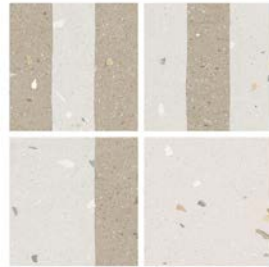

Multicolor Arc

Description

Sprinkles - the perfect way to bring a playful twist to traditional terrazzo. Delightful patterns create unexpected spaces while creating a striking cohesion between floors and walls. Each background hue finds its perfect complement in the organic shapes that inspired the naming of this collection.

2025v1

Sizes

Mosaic

2" x 2" Mosaic on 12" x 12" x 9mm Sheet Matte | Porcelain

Decor

Bands 8"x8"x8mm Matte | Porcelain

IMPORTANT NOTE: This product is packaged randomly, and you may notice percentage variations from one box to another. Please note that the guidelines below are general and not specific to any individual package. The images shown represent four pieces in no particular order: Solid, Off-Set Line, Middle Line, Reverse Middle Line.

- Solid: Approximately 50%
- Middle Line: Approximately 12.5%
- Off-Set Line: Approximately 25%
- Reverse Middle Line: Approximately 12.5%

Greige & White Bands

Taupe & White Bands

Green & White Bands

Blue & White Bands

Clay & White Bands

Bands 8"x8"x8mm Matte & Glossy | Porcelain

IMPORTANT NOTE: This product is packaged randomly, and you may notice percentage variations from one box to another. Please note that the guidelines below are general and not specific to any individual package. The images shown represent four pieces in no particular order: Solid, Off-Set Line, Middle Line, Reverse Middle Line.