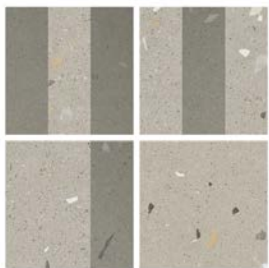

2025v1

Sizes

Mosaic

2" x 2" Mosaic on 12" x 12" x 9mm Sheet Matte | Porcelain

Decor

Bands 8"x8"x8mm Matte | Porcelain

IMPORTANT NOTE: This product is packaged randomly, and you may notice percentage variations from one box to another. Please note that the guidelines below are general and not specific to any individual package. The images shown represent four pieces in no particular order: Solid, Off-Set Line, Middle Line, Reverse Middle Line.

- Solid: Approximately 50%
- Middle Line: Approximately 12.5%
- Off-Set Line: Approximately 25%
- Reverse Middle Line: Approximately 12.5%

Greige & White Bands

Taupe & White Bands

Green & White Bands

Blue & White Bands

Clay & White Bands

Bands 8"x8"x8mm Matte & Glossy | Porcelain

IMPORTANT NOTE: This product is packaged randomly, and you may notice percentage variations from one box to another. Please note that the guidelines below are general and not specific to any individual package. The images shown represent four pieces in no particular order: Solid, Off-Set Line, Middle Line, Reverse Middle Line.

- Solid: Approximately 50%
- Middle Line: Approximately 12.5%
- Off-Set Line: Approximately 25%
- Reverse Middle Line: Approximately 12.5%

Greige Bands

Taupe Bands

Green Bands

Blue Bands

Clay Bands

Decor

Abstract 8"x8"x8mm Matte | Porcelain