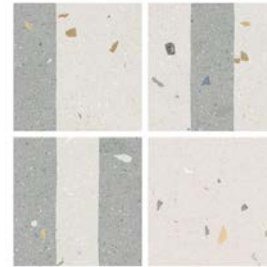

2025v1

Sizes

Mosaic

2" x 2" Mosaic on 12" x 12" x 9mm Sheet Matte | Porcelain

Decor

Bands 8"x8"x8mm Matte | Porcelain

IMPORTANT NOTE: This product is packaged randomly, and you may notice percentage variations from one box to another. Please note that the guidelines below are general and not specific to any individual package. The images shown represent four pieces in no particular order: Solid, Off-Set Line, Middle Line, Reverse Middle Line.

- Solid: Approximately 50%
- Middle Line: Approximately 12.5%
- Off-Set Line: Approximately 25%
- Reverse Middle Line: Approximately 12.5%

Greige & White Bands

Taupe & White Bands

Green & White Bands

Blue & White Bands

Clay & White Bands

Bands 8"x8"x8mm Matte & Glossy | Porcelain

IMPORTANT NOTE: This product is packaged randomly, and you may notice percentage variations from one box to another. Please note that the guidelines below are general and not specific to any individual package. The images shown represent four pieces in no particular order: Solid, Off-Set Line, Middle Line, Reverse Middle Line.

- Solid: Approximately 50%
- Middle Line: Approximately 12.5%
- Off-Set Line: Approximately 25%
- Reverse Middle Line: Approximately 12.5%

Greige Bands

Taupe Bands

Green Bands

Blue Bands

Clay Bands

Decor

Abstract 8"x8"x8mm Matte | Porcelain