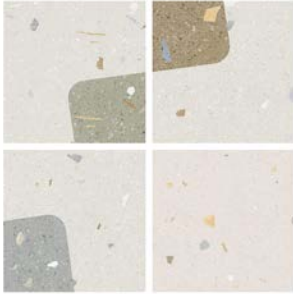

Decor

Abstract 8"x8"x8mm Matte | Porcelain

IMPORTANT NOTE: This product is packaged randomly, and you may notice percentage variations from one box to another. Please note that the guidelines below are general and not specific to any individual package. The images shown represent four pieces in no particular order: Solid, Abstract.

- Solid: Approximately 50%
- Abstract: Approximately 50%

Multicolor Abstract