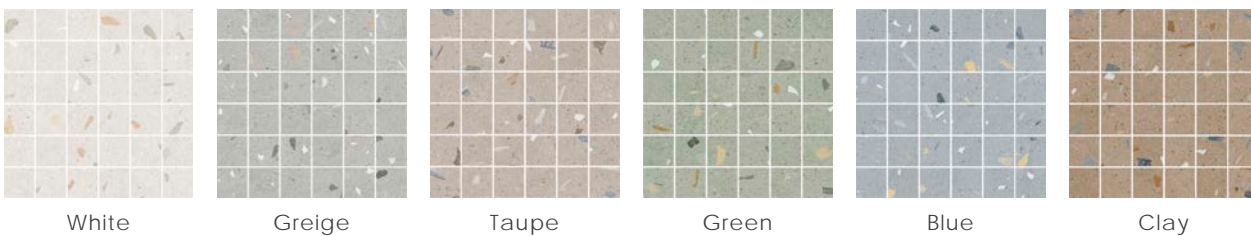

2025v1

Sizes

Mosaic

2" x 2" Mosaic on 12" x 12" x 9mm Sheet Matte | Porcelain

Decor

Bands 8"x8"x8mm Matte | Porcelain

IMPORTANT NOTE: This product is packaged randomly, and you may notice percentage variations from one box to another. Please note that the guidelines below are general and not specific to any individual package. The images shown represent four pieces in no particular order: Solid, Off-Set Line, Middle Line, Reverse Middle Line.

- Solid: Approximately 50%
- Middle Line: Approximately 12.5%
- Off-Set Line: Approximately 25%
- Reverse Middle Line: Approximately 12.5%

Greige & White Bands

Taupe & White Bands

Green & White Bands

Blue & White Bands