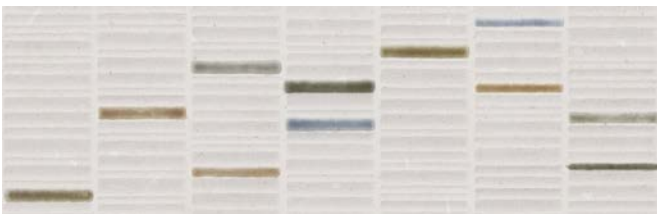

- Solid: Approximately 50%
- Abstract: Approximately 50%

Multicolor Abstract

Multicolor Abstract

Decor

Arcs 8"x8"x8mm Matte | This product consists of randomly mixed designs. Examples are shown below. | Porcelain

Multicolor

Angles 8"x8"x8mm Matte | This product consists of randomly mixed designs. Examples are shown below.

Multicolor

Dash 8"x8"x8mm Matte | Porcelain

White

Diagonal 8"x8"x8mm Matte | Porcelain

White

Oblong 12.6"x39"x11mm Matte | Ceramic

Micro White Stacked Mix

Micro White Stacked

Color•Size•Finish Matrix

Color — Size & Thickness						
Porcelain	White	Greige	Taupe	Green	Blue	Clay
8" x 8" x 8mm Non-Rectified	Matte	Matte	Matte	Matte	Matte	Matte
24" x 24" x 8.8mm Non-Rectified	Matte	Matte	Matte	Matte	Matte	Matte
24" x 48" x 11mm Rectified	Matte	Matte	Matte	Matte	Matte	Matte
32" x 32" x 10mm Rectified	Matte	Matte	Matte	Matte	Matte	Matte
48" x 48" x 11mm Rectified	Matte	Matte	Matte	Matte	Matte	Matte