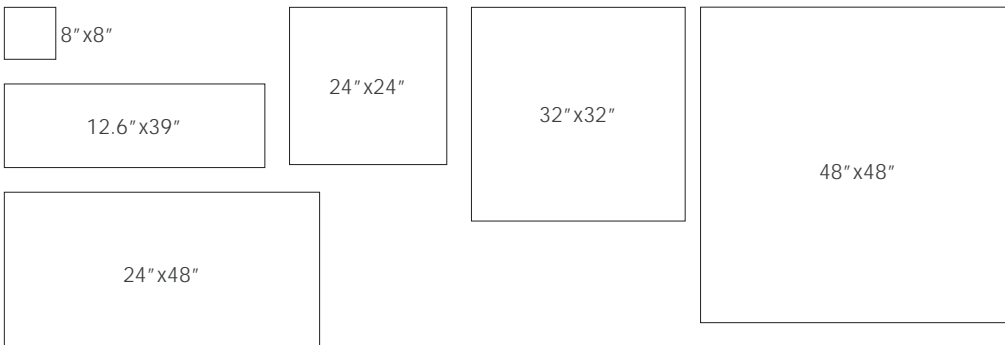

Finish & Thickness

Matte, Matte & Glossy | 8mm, 8.8mm, 9mm, 10mm, 11mm
Finish varies per size and color – Refer to Color•Size•Finish Matrix

Lead Time

8-10 Weeks

Location

Spain

Body Type	Shade Variation
Ceramic • Glazed Non Color-Body Porcelain	V3

2025v1

Sizes

Mosaic

2" x 2" Mosaic on 12" x 12" x 9mm Sheet Matte | Porcelain

Decor

Bands 8"x8"x8mm Matte | Porcelain

IMPORTANT NOTE: This product is packaged randomly, and you may notice percentage variations from one box to another. Please note that the guidelines below are general and not specific to any individual package. The images shown represent four pieces in no particular order: Solid, Off-Set Line, Middle Line, Reverse Middle Line.