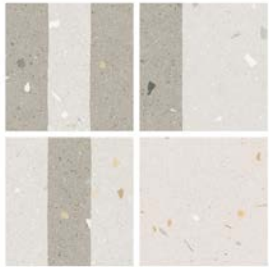

Finish & Thickness

Matte, Matte & Glossy | 8mm, 8.8mm, 9mm, 10mm, 11mm
Finish varies per size and color – Refer to Color•Size•Finish Matrix

Lead Time

8-10 Weeks

Location

Spain

Body Type	Shade Variation
Ceramic • Glazed Non Color-Body Porcelain	V3

2025v1

Sizes

Mosaic

2" x 2" Mosaic on 12" x 12" x 9mm Sheet Matte | Porcelain

Decor

Bands 8"x8"x8mm Matte | Porcelain

IMPORTANT NOTE: This product is packaged randomly, and you may notice percentage variations from one box to another. Please note that the guidelines below are general and not specific to any individual package. The images shown represent four pieces in no particular order: Solid, Off-Set Line, Middle Line, Reverse Middle Line.

- Solid: Approximately 50%
- Middle Line: Approximately 12.5%
- Off-Set Line: Approximately 25%
- Reverse Middle Line: Approximately 12.5%

Greige & White Bands

Taupe & White Bands

Green & White Bands

Blue & White Bands

Clay & White Bands

Bands 8"x8"x8mm Matte & Glossy | Porcelain

IMPORTANT NOTE: This product is packaged randomly, and you may notice percentage variations from one box to another. Please note that the guidelines below are general and not specific to any individual package. The images shown represent four pieces in no particular order: Solid, Off-Set Line, Middle Line, Reverse Middle Line.