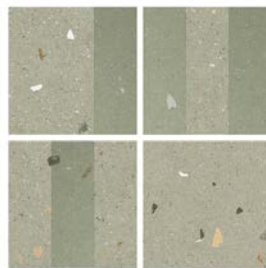

- Solid: Approximately 50%
- Middle Line: Approximately 12.5%
- Off-Set Line: Approximately 25%
- Reverse Middle Line: Approximately 12.5%

Greige & White Bands

Taupe & White Bands

Green & White Bands

Blue & White Bands

Clay & White Bands

Bands 8"x8"x8mm Matte & Glossy | Porcelain

IMPORTANT NOTE: This product is packaged randomly, and you may notice percentage variations from one box to another. Please note that the guidelines below are general and not specific to any individual package. The images shown represent four pieces in no particular order: Solid, Off-Set Line, Middle Line, Reverse Middle Line.

- Solid: Approximately 50%
- Middle Line: Approximately 12.5%
- Off-Set Line: Approximately 25%
- Reverse Middle Line: Approximately 12.5%

Greige Bands

Taupe Bands

Green Bands

Blue Bands

Clay Bands

Decor

Abstract 8"x8"x8mm Matte | Porcelain