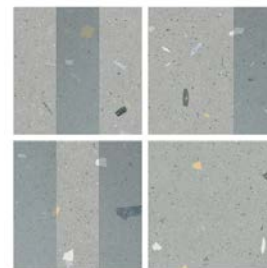

- Solid: Approximately 50%
- Middle Line: Approximately 12.5%
- Off-Set Line: Approximately 25%
- Reverse Middle Line: Approximately 12.5%

Greige & White Bands

Taupe & White Bands

Green & White Bands

Blue & White Bands

Clay & White Bands

Bands 8"x8"x8mm Matte & Glossy | Porcelain

IMPORTANT NOTE: This product is packaged randomly, and you may notice percentage variations from one box to another. Please note that the guidelines below are general and not specific to any individual package. The images shown represent four pieces in no particular order: Solid, Off-Set Line, Middle Line, Reverse Middle Line.

- Solid: Approximately 50%
- Middle Line: Approximately 12.5%
- Off-Set Line: Approximately 25%
- Reverse Middle Line: Approximately 12.5%

Greige Bands

Taupe Bands

Green Bands

Blue Bands

Clay Bands

Decor

Abstract 8"x8"x8mm Matte | Porcelain

IMPORTANT NOTE: This product is packaged randomly, and you may notice percentage variations from one box to another. Please note that the guidelines below are general and not specific to any individual package. The images shown represent four pieces in no particular order: Solid, Abstract.