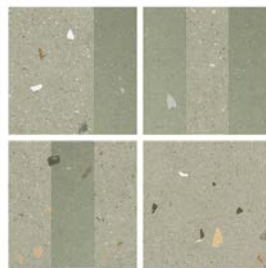

- Solid: Approximately 50%
- Middle Line: Approximately 12.5%
- Off-Set Line: Approximately 25%
- Reverse Middle Line: Approximately 12.5%

Greige & White Bands

Taupe & White Bands

Green & White Bands

Blue & White Bands

Clay & White Bands

Bands 8"x8"x8mm Matte & Glossy | Porcelain

**IMPORTANT NOTE:** This product is packaged randomly, and you may notice percentage variations from one box to another. Please note that the guidelines below are general and not specific to any individual package. The images shown represent four pieces in no particular order: Solid, Off-Set Line, Middle Line, Reverse Middle Line.

- Solid: Approximately 50%
- Middle Line: Approximately 12.5%
- Off-Set Line: Approximately 25%
- Reverse Middle Line: Approximately 12.5%

Greige Bands

Taupe Bands

Green Bands

Blue Bands

Clay Bands