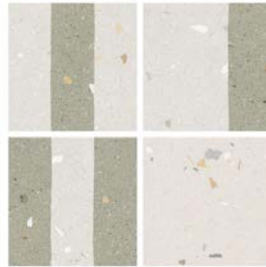

## Decor

Bands 8"x8"x8mm Matte | Porcelain

**IMPORTANT NOTE:** This product is packaged randomly, and you may notice percentage variations from one box to another. Please note that the guidelines below are general and not specific to any individual package. The images shown represent four pieces in no particular order: Solid, Off-Set Line, Middle Line, Reverse Middle Line.

- Solid: Approximately 50%
- Middle Line: Approximately 12.5%
- Off-Set Line: Approximately 25%
- Reverse Middle Line: Approximately 12.5%

Greige & White Bands

Taupe & White Bands

Green & White Bands

Blue & White Bands