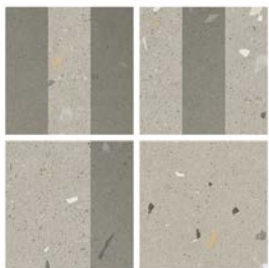

Bands 8"x8"x8mm Matte & Glossy | Porcelain

IMPORTANT NOTE: This product is packaged randomly, and you may notice percentage variations from one box to another. Please note that the guidelines below are general and not specific to any individual package. The images shown represent four pieces in no particular order: Solid, Off-Set Line, Middle Line, Reverse Middle Line.

- Solid: Approximately 50%
- Middle Line: Approximately 12.5%
- Off-Set Line: Approximately 25%
- Reverse Middle Line: Approximately 12.5%

Greige Bands