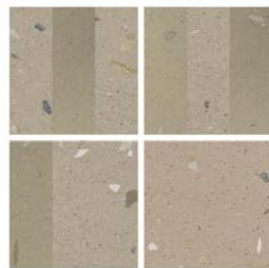

- Solid: Approximately 50%
- Middle Line: Approximately 12.5%
- Off-Set Line: Approximately 25%
- Reverse Middle Line: Approximately 12.5%

Greige & White Bands

Taupe & White Bands

Green & White Bands

Blue & White Bands

Clay & White Bands

Bands 8"x8"x8mm Matte & Glossy | Porcelain

**IMPORTANT NOTE:** This product is packaged randomly, and you may notice percentage variations from one box to another. Please note that the guidelines below are general and not specific to any individual package. The images shown represent four pieces in no particular order: Solid, Off-Set Line, Middle Line, Reverse Middle Line.

- Solid: Approximately 50%
- Middle Line: Approximately 12.5%
- Off-Set Line: Approximately 25%
- Reverse Middle Line: Approximately 12.5%

Greige Bands

Taupe Bands

Green Bands

Blue Bands

Clay Bands