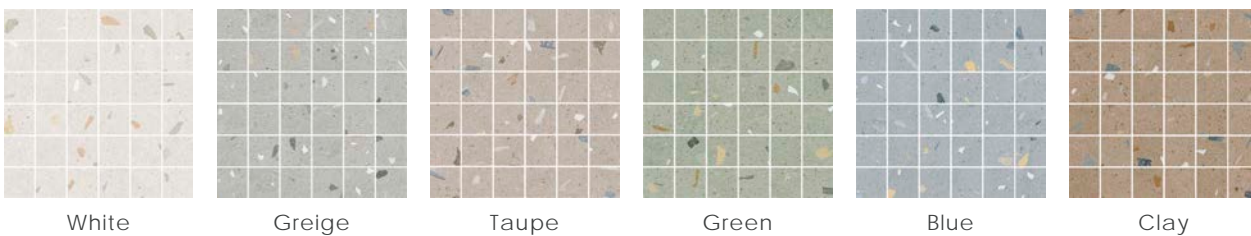

Mosaic

2"x2" Mosaic on 12"x12"x9mm Sheet Matte | Porcelain