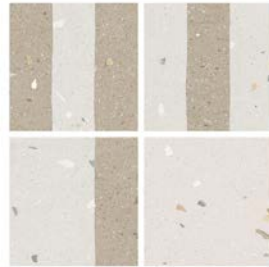

## Decor

Bands 8"x8"x8mm Matte | Porcelain

**IMPORTANT NOTE:** This product is packaged randomly, and you may notice percentage variations from one box to another. Please note that the guidelines below are general and not specific to any individual package. The images shown represent four pieces in no particular order: Solid, Off-Set Line, Middle Line, Reverse Middle Line.

- Solid: Approximately 50%
- Middle Line: Approximately 12.5%
- Off-Set Line: Approximately 25%
- Reverse Middle Line: Approximately 12.5%

Greige & White Bands

Taupe & White Bands

Green & White Bands

Blue & White Bands