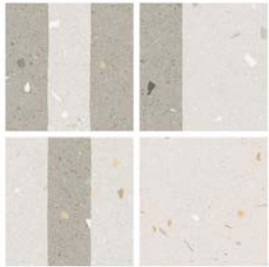

## Sizes

## Mosaic

2"x2" Mosaic on 12"x12"x9mm Sheet Matte | Porcelain

## Decor

Bands 8"x8"x8mm Matte | Porcelain

**IMPORTANT NOTE:** This product is packaged randomly, and you may notice percentage variations from one box to another. Please note that the guidelines below are general and not specific to any individual package. The images shown represent four pieces in no particular order: Solid, Off-Set Line, Middle Line, Reverse Middle Line.

- Solid: Approximately 50%
- Middle Line: Approximately 12.5%
- Off-Set Line: Approximately 25%
- Reverse Middle Line: Approximately 12.5%

Greige & White Bands

Taupe & White Bands

Green & White Bands

Blue & White Bands