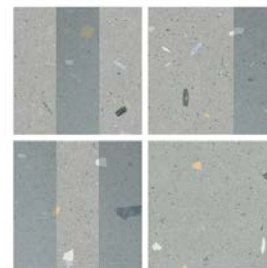

Clay & White Bands

Bands 8"x8"x8mm Matte & Glossy | Porcelain

**IMPORTANT NOTE:** This product is packaged randomly, and you may notice percentage variations from one box to another. Please note that the guidelines below are general and not specific to any individual package. The images shown represent four pieces in no particular order: Solid, Off-Set Line, Middle Line, Reverse Middle Line.

- Solid: Approximately 50%
- Middle Line: Approximately 12.5%
- Off-Set Line: Approximately 25%
- Reverse Middle Line: Approximately 12.5%

Greige Bands

Taupe Bands

Green Bands

Blue Bands

Clay Bands