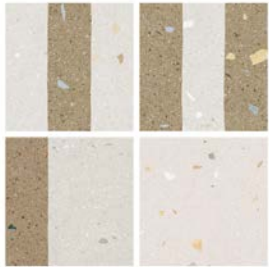

- Solid: Approximately 50%
- Middle Line: Approximately 12.5%
- Off-Set Line: Approximately 25%
- Reverse Middle Line: Approximately 12.5%

Greige & White Bands

Taupe & White Bands

Green & White Bands

Blue & White Bands

Clay & White Bands

Bands 8"x8"x8mm Matte & Glossy | Porcelain

**IMPORTANT NOTE:** This product is packaged randomly, and you may notice percentage variations from one box to another. Please note that the guidelines below are general and not specific to any individual package. The images shown represent four pieces in no particular order: Solid, Off-Set Line, Middle Line, Reverse Middle Line.

- Solid: Approximately 50%
- Middle Line: Approximately 12.5%
- Off-Set Line: Approximately 25%
- Reverse Middle Line: Approximately 12.5%

Greige Bands

Taupe Bands

Green Bands

Blue Bands

Clay Bands