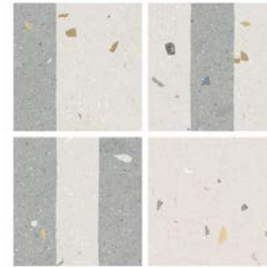

- Solid: Approximately 50%
- Middle Line: Approximately 12.5%
- Off-Set Line: Approximately 25%
- Reverse Middle Line: Approximately 12.5%

Greige & White Bands

Taupe & White Bands

Green & White Bands

Blue & White Bands

Clay & White Bands

Bands 8"x8"x8mm Matte & Glossy | Porcelain

**IMPORTANT NOTE:** This product is packaged randomly, and you may notice percentage variations from one box to another. Please note that the guidelines below are general and not specific to any individual package. The images shown represent four pieces in no particular order: Solid, Off-Set Line, Middle Line, Reverse Middle Line.

- Solid: Approximately 50%
- Middle Line: Approximately 12.5%
- Off-Set Line: Approximately 25%
- Reverse Middle Line: Approximately 12.5%

Greige Bands

Taupe Bands

Green Bands

Blue Bands

Clay Bands