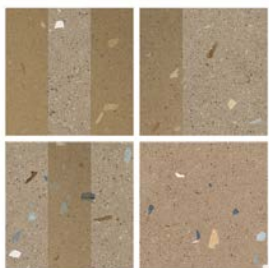

Clay & White Bands

Bands 8"x8"x8mm Matte & Glossy | Porcelain

**IMPORTANT NOTE:** This product is packaged randomly, and you may notice percentage variations from one box to another. Please note that the guidelines below are general and not specific to any individual package. The images shown represent four pieces in no particular order: Solid, Off-Set Line, Middle Line, Reverse Middle Line.

- Solid: Approximately 50%
- Middle Line: Approximately 12.5%
- Off-Set Line: Approximately 25%
- Reverse Middle Line: Approximately 12.5%

Greige Bands

Taupe Bands

Green Bands

Blue Bands

Clay Bands