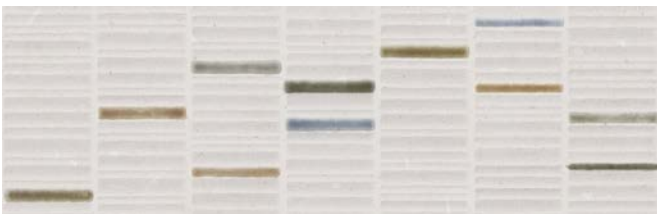

## Decor

Arcs 8"x8"x8mm Matte | This product consists of randomly mixed designs. Examples are shown below. | Porcelain

Multicolor

Angles 8"x8"x8mm Matte | This product consists of randomly mixed designs. Examples are shown below.

Multicolor

Dash 8"x8"x8mm Matte | Porcelain

White

Diagonal 8"x8"x8mm Matte | Porcelain

White

Oblong 12.6"x39"x11mm Matte | Ceramic

Micro White Stacked Mix

Micro White Stacked

## Color•Size•Finish Matrix

Color — Size & Thickness						
Porcelain	White	Greige	Taupe	Green	Blue	Clay
8" x 8" x 8mm Non-Rectified	Matte	Matte	Matte	Matte	Matte	Matte
24" x 24" x 8.8mm Non-Rectified	Matte	Matte	Matte	Matte	Matte	Matte
24" x 48" x 11mm Rectified	Matte	Matte	Matte	Matte	Matte	Matte
32" x 32" x 10mm Rectified	Matte	Matte	Matte	Matte	Matte	Matte
48" x 48" x 11mm Rectified	Matte	Matte	Matte	Matte	Matte	Matte